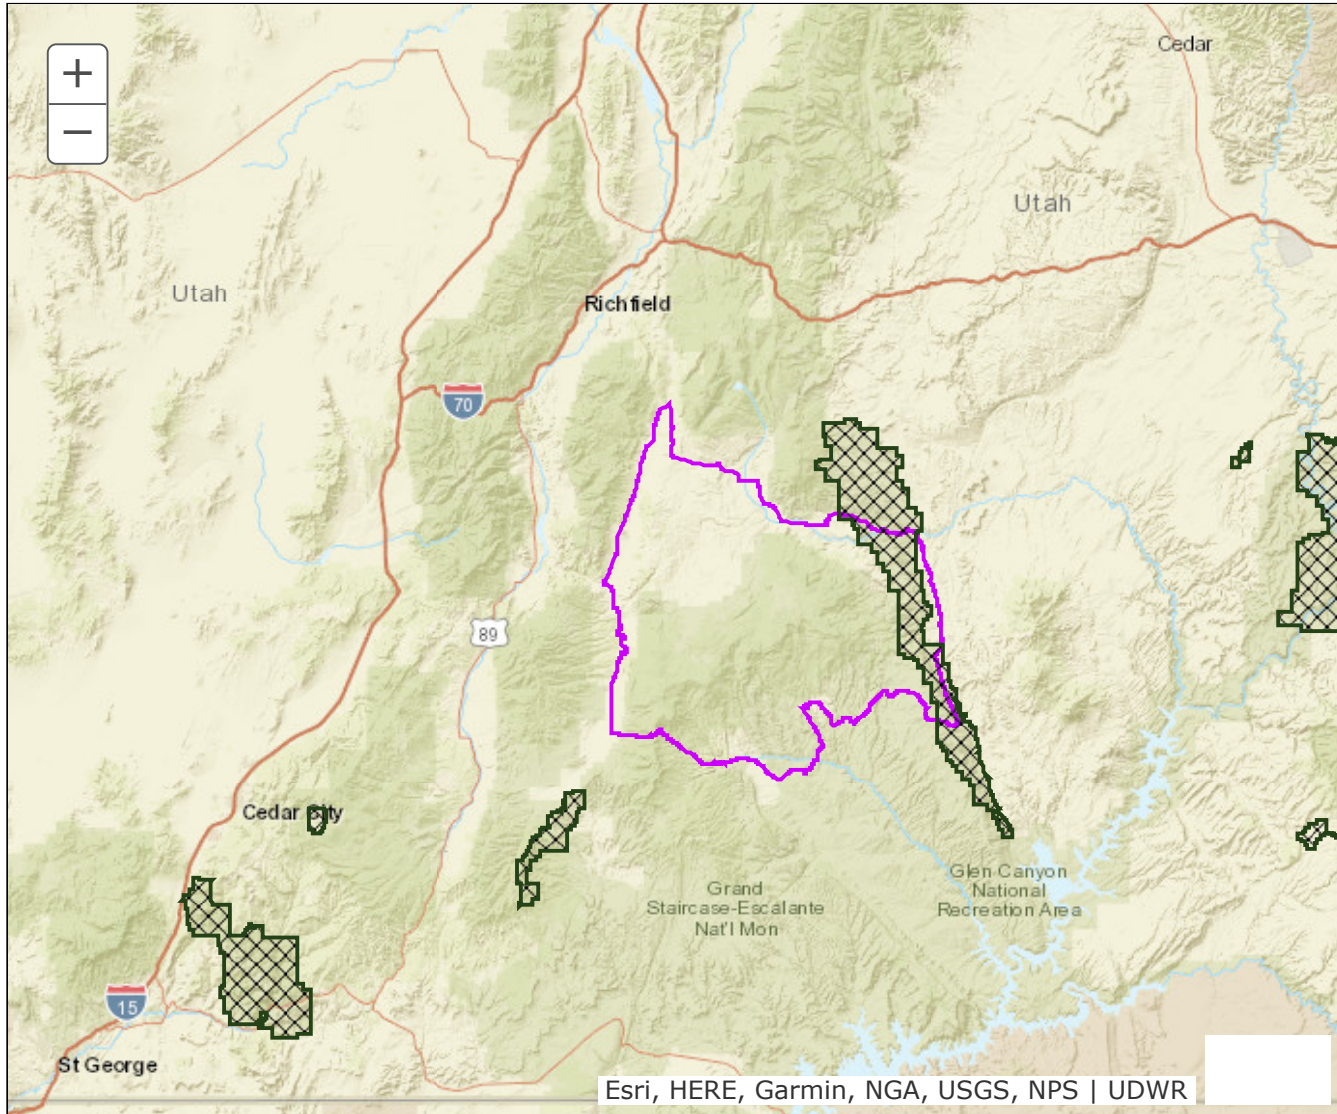

BOUNDARY RECOMMENDATION

UNIT Plateau, Boulder Elk

SPECIES Elk

Updated Boundary: Garfield, Piute, Sevier and Wayne counties--Boundary begins at SR-24 and SR-62; south on SR-62 to SR-22; south on SR-22 to the Main Canyon-Sweetwater road; east on Main Canyon-Sweetwater road to SR-12; east on SR-12 to Boulder and the Burr Trail road; east on this road to the Notom road; north on this road to SR-24; west on SR-24 to SR-62. Excludes all CWMUs. USGS 1:100,000 Maps: Escalante, Loa, Panguitch, Salina. Boundary questions? Call Cedar City office, 435-865-6100.