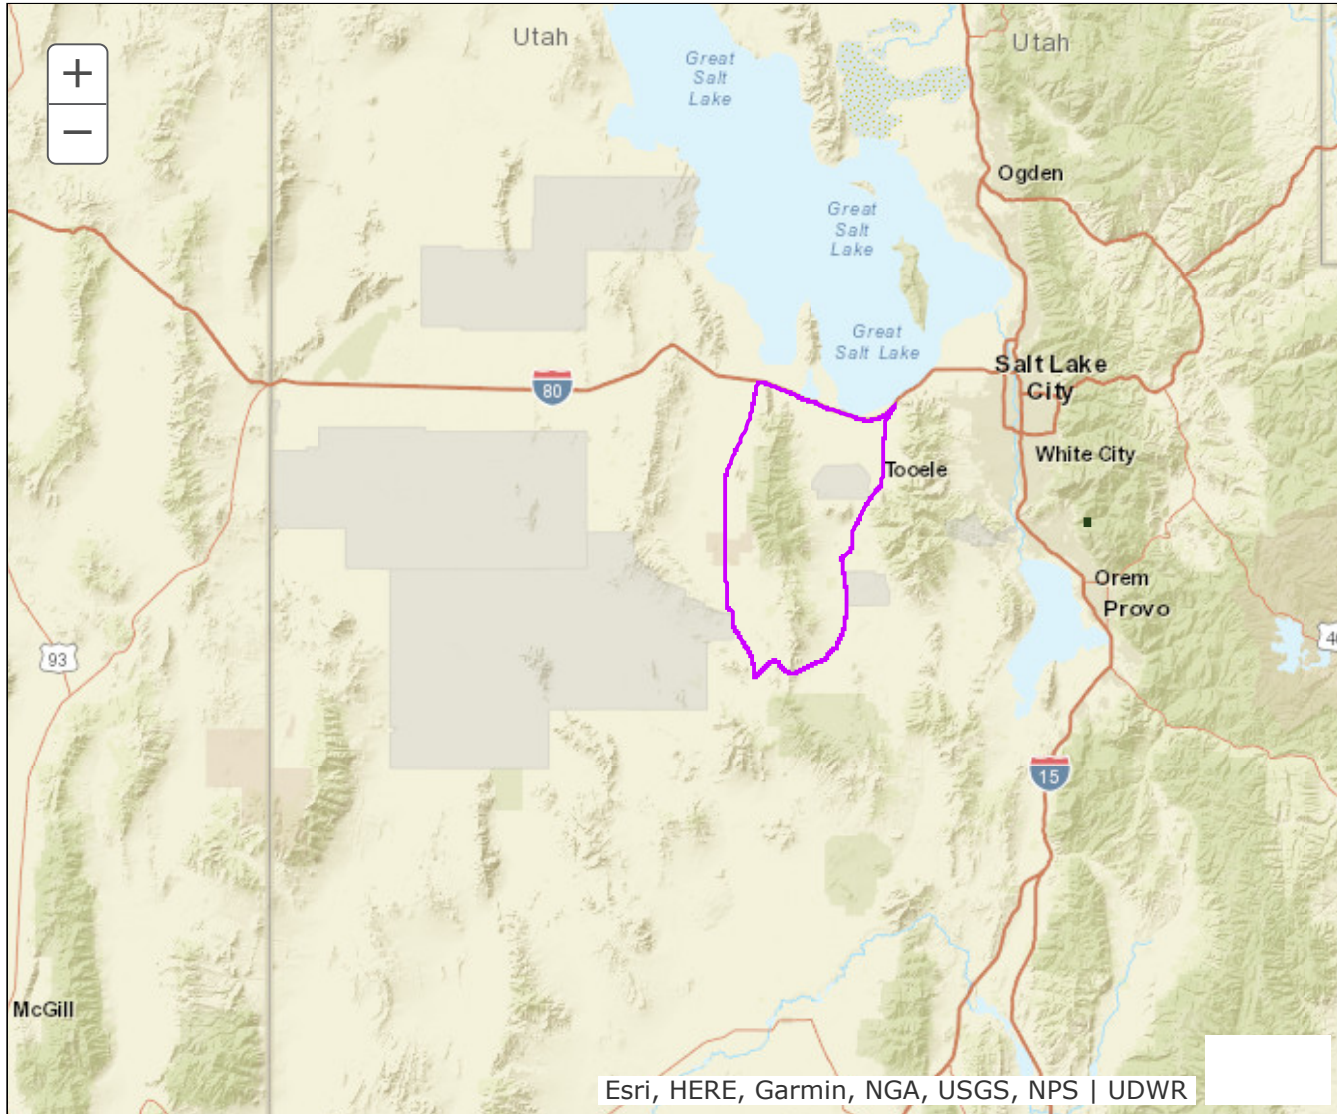

BOUNDARY RECOMMENDATION

UNIT Oquirrh-Stansbury, West

SPECIES Elk

Updated Boundary: Salt Lake, Tooele and Utah counties--Boundary begins at I-80 and SR-36; south on SR-36 to Pony Express Road; west on this road to the Skull Valley road; north on this road to I-80 at Rowley Junction; east on I-80 to SR-36. EXCLUDES ALL NATIVE AMERICAN TRUST LANDS WITHIN THIS BOUNDARY. Excludes all CWMUs. USGS 1:100,000 Maps: Provo, Rush Valley, Salt Lake City, Tooele. Boundary questions? Call the Springville office, (801) 491-5678.