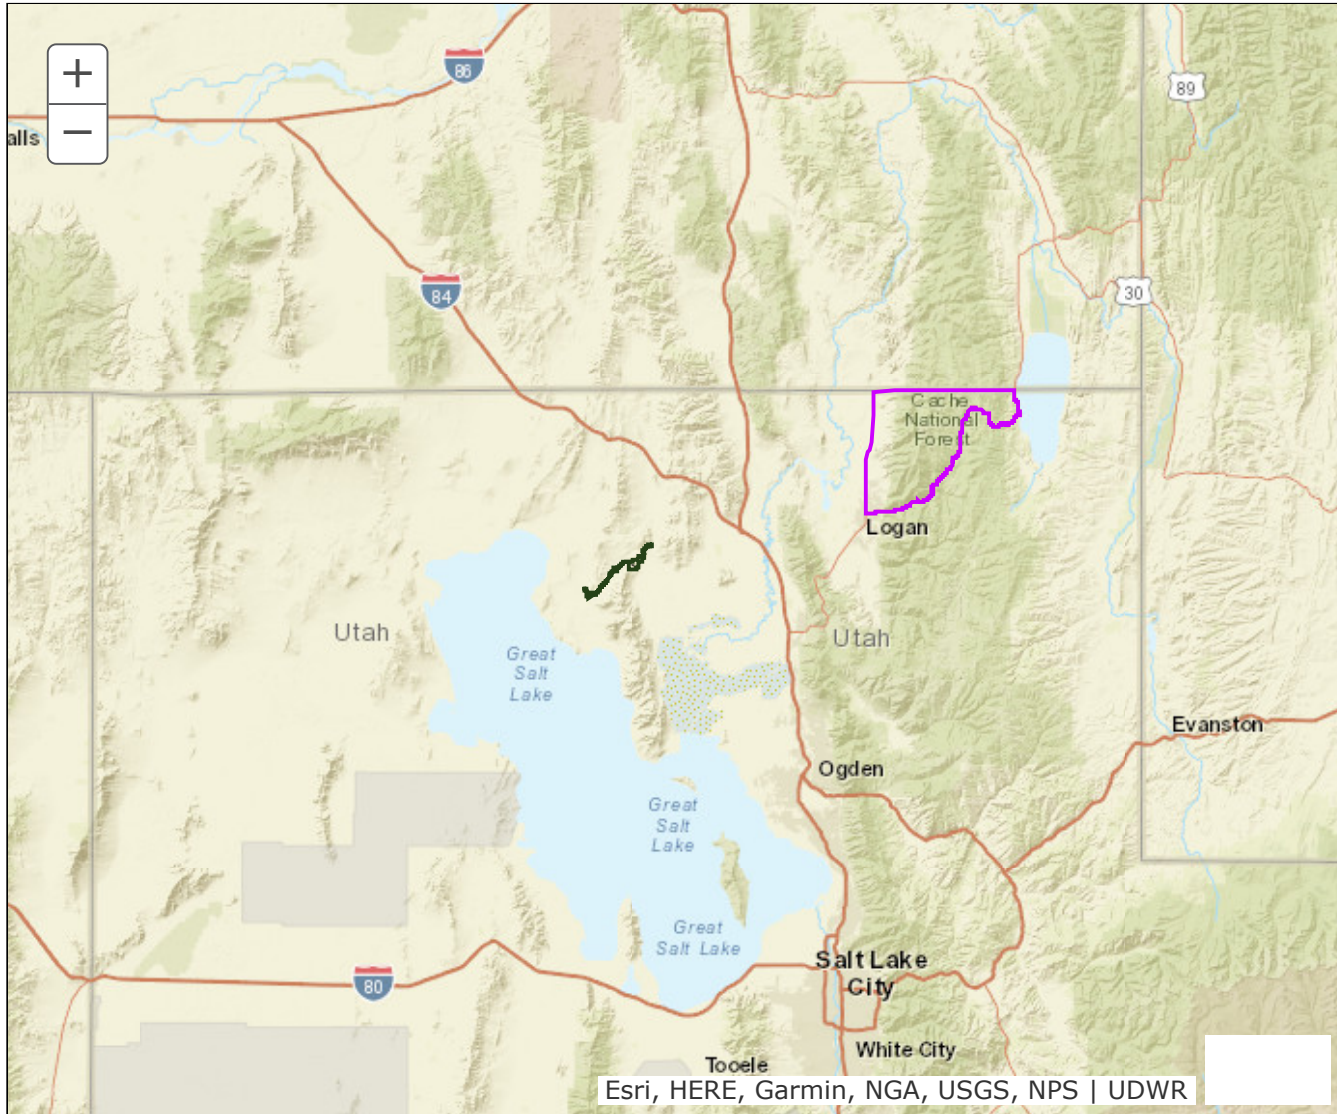

BOUNDARY RECOMMENDATION

UNIT Cache, North

SPECIES Elk

Updated Boundary: Cache, Box Elder and Rich counties--Boundary begins at US-91 and the Utah-Idaho state line; south on US-91 to US-89 in Logan; east and north on US-89 to the Utah-Idaho state line; west along this state line to US-91. USGS 1:100,000 Maps: Tremonton, Logan. Boundary questions? Call the Ogden office, 801-476-2740.