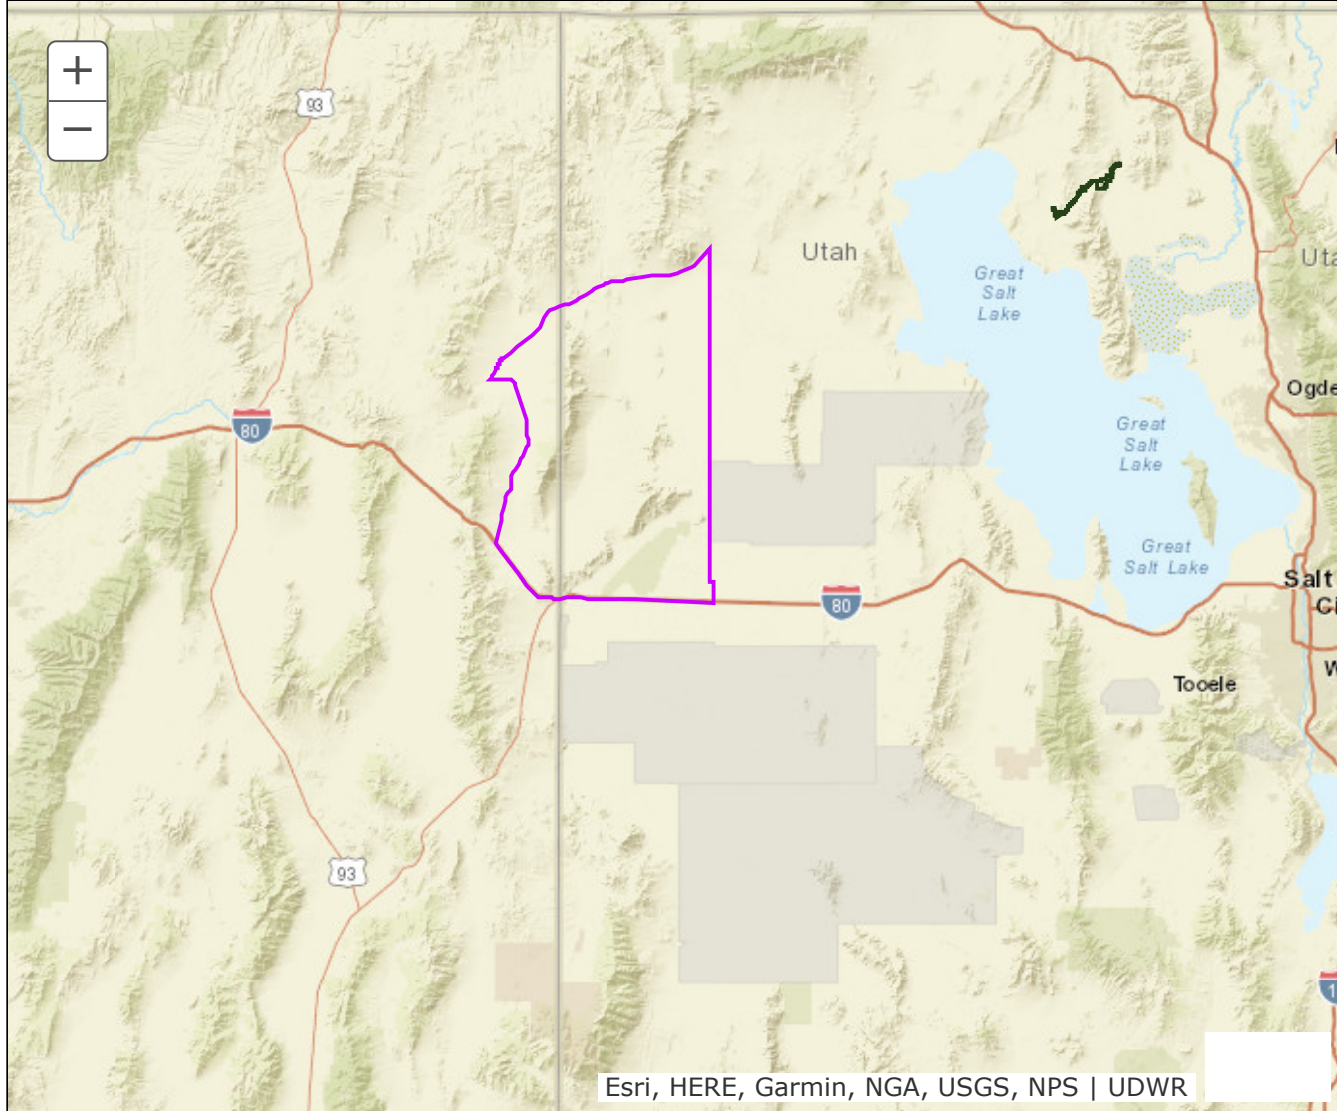

BOUNDARY RECOMMENDATION

UNIT Box Elder, Pilot Mtn

SPECIES Elk

Updated Boundary: Box Elder and Tooele counties—Boundary begins at SR-30 and the Utah-Nevada state line; east on SR-30 to the township line between R15W and R16W; south on this line to I-80; west on I-80 to Pilot Creek Valley road; north along this road to SR-30; east on SR-30 to the Utah-Nevada state line. Elk hunters with this permit may hunt Nevada’s portion of this interstate unit (091) and abide by Nevada laws. USGS 1:100,000 Maps: Newfoundland Mtns., Bonneville Salt Flats, Wells, Wendover. Boundary questions? Call the Ogden office, 801-476-2740. Nevada hunt regulation questions? Call NDOW, (775) 777-2300.