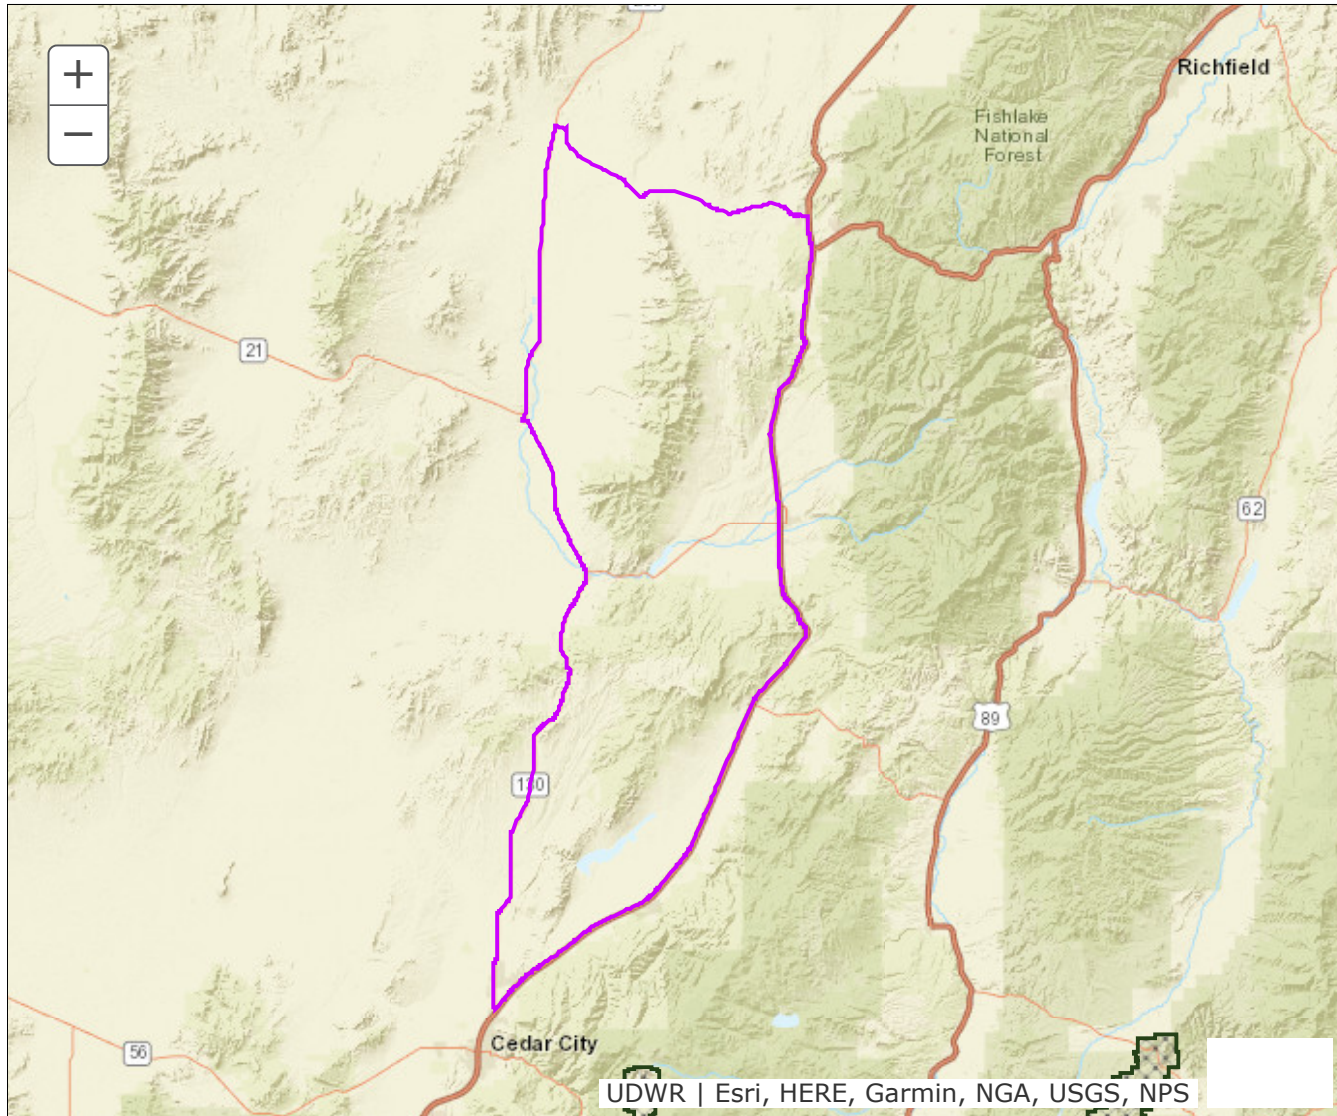

BOUNDARY RECOMMENDATION

UNIT Beaver, West

SPECIES Deer

Updated Boundary: Beaver, Iron, and Millard Counties—Boundary begins at SR-130 and I-15; north on SR-130 to SR-21; north on SR-21 to SR-257; north on SR-257 to Black Rock Road; east on Black Rock Road to I-15; south on I-15 to SR-130. USGS 1:100,000 Maps: Beaver, Cedar City, Panguitch, Richfield. Boundary questions? Call Cedar City office, 435-865-6100. - A hunting permit does not authorize the permit holder to hunt on Native American trust lands, CWMUs (unless you specifically have a permit for that CWMU) or on National Park lands. Furthermore, it is the responsibility of hunters to learn if hunting is allowed and what specific rules and regulations may apply on National Monuments, National Wildlife Refuges, State Parks, UDWR Wildlife and Waterfowl Management areas, military installations and within the boundaries of cities, towns and municipalities. Written permission is required to hunt private lands.