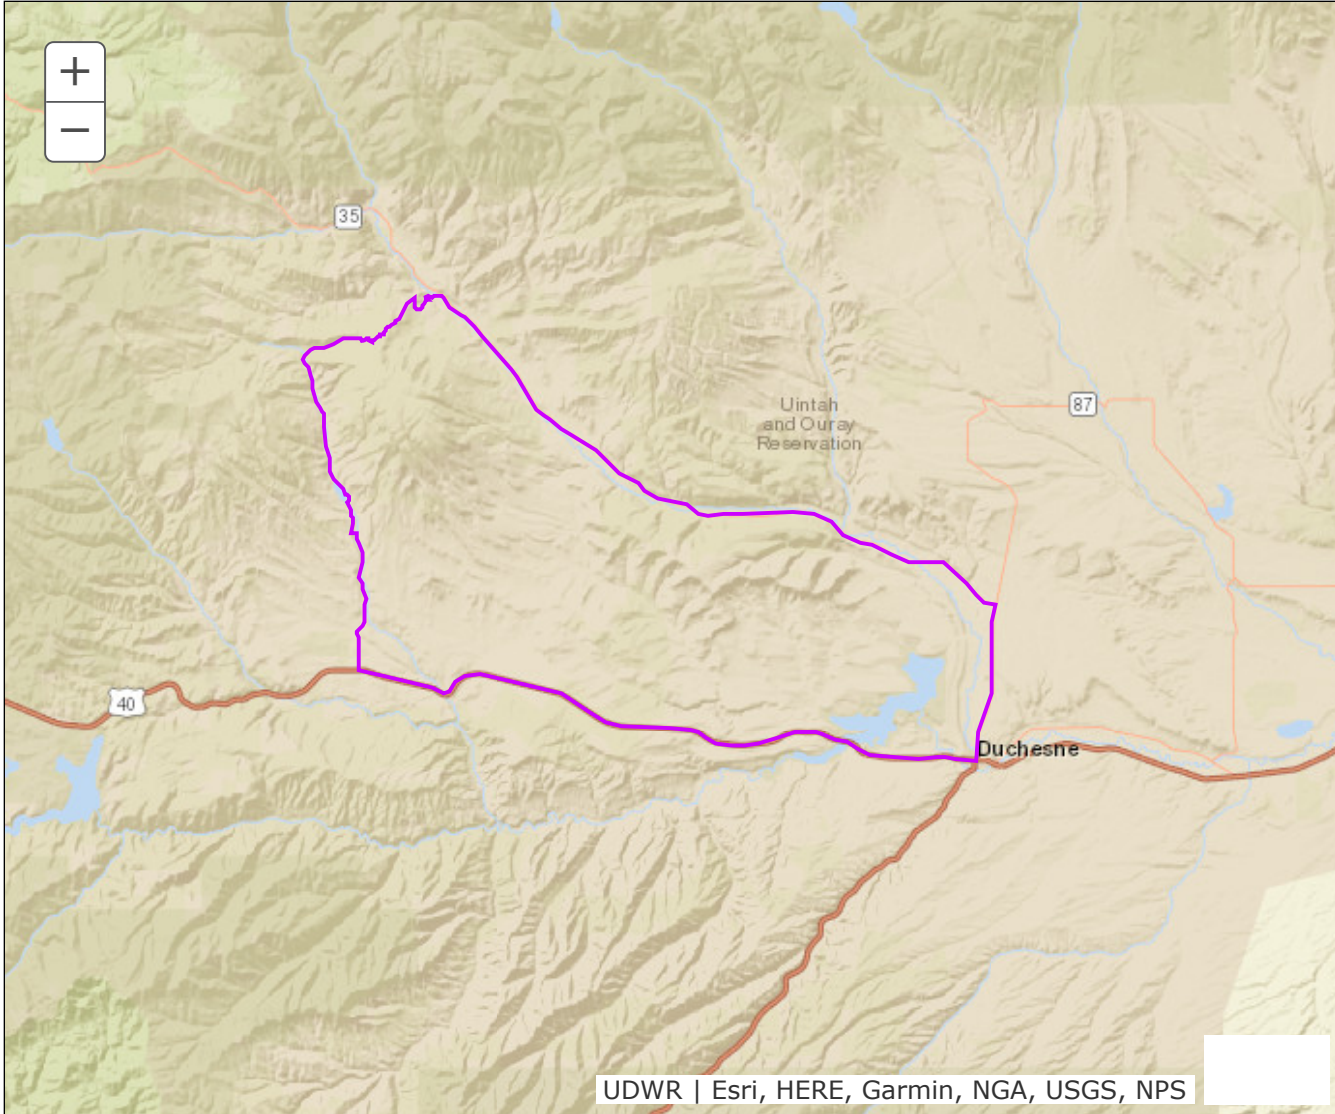

## BOUNDARY RECOMMENDATION

**UNIT** Wasatch Mtns, Tabby Mtn

**SPECIES** Elk

**Updated Boundary:** Duchesne County—Boundary begins SR-87 and US-40 in Duchesne; north on SR-87 to SR-35; northwest on SR-35 to county road #1 (Tabby Swale/Red Creek road) near Hanna; west and south this road to US-40 at Fruitland; east on US-40 to SR-87 in Duchesne. EXCLUDES ALL NATIVE AMERICAN TRUST LANDS WITHIN THIS BOUNDARY.