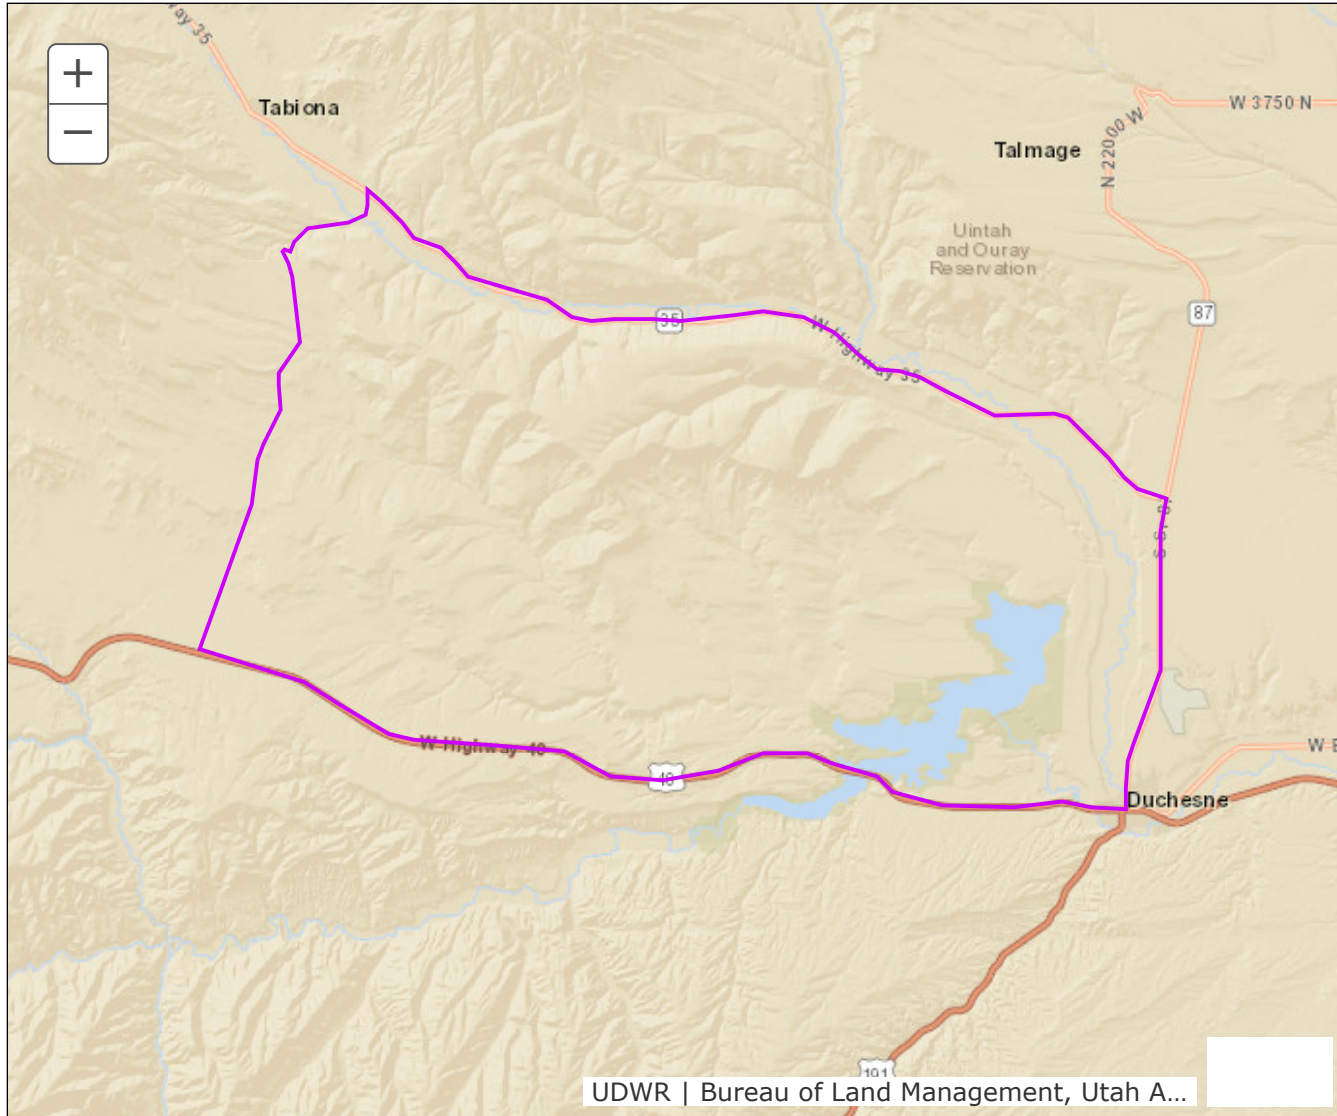

BOUNDARY RECOMMENDATION

UNIT Wasatch Mtns, Rabbit Gulch

SPECIES Elk

Updated Boundary: Duchesne County—Boundary begins SR-87 and US-40 in Duchesne; north on SR-87 to SR-35; northwest on SR-35 to SR-208 near Tabiona; south along SR-208 to US-40; east on US-40 to SR-87 in Duchesne. EXCLUDES ALL NATIVE AMERICAN TRUST LANDS WITHIN THIS BOUNDARY.