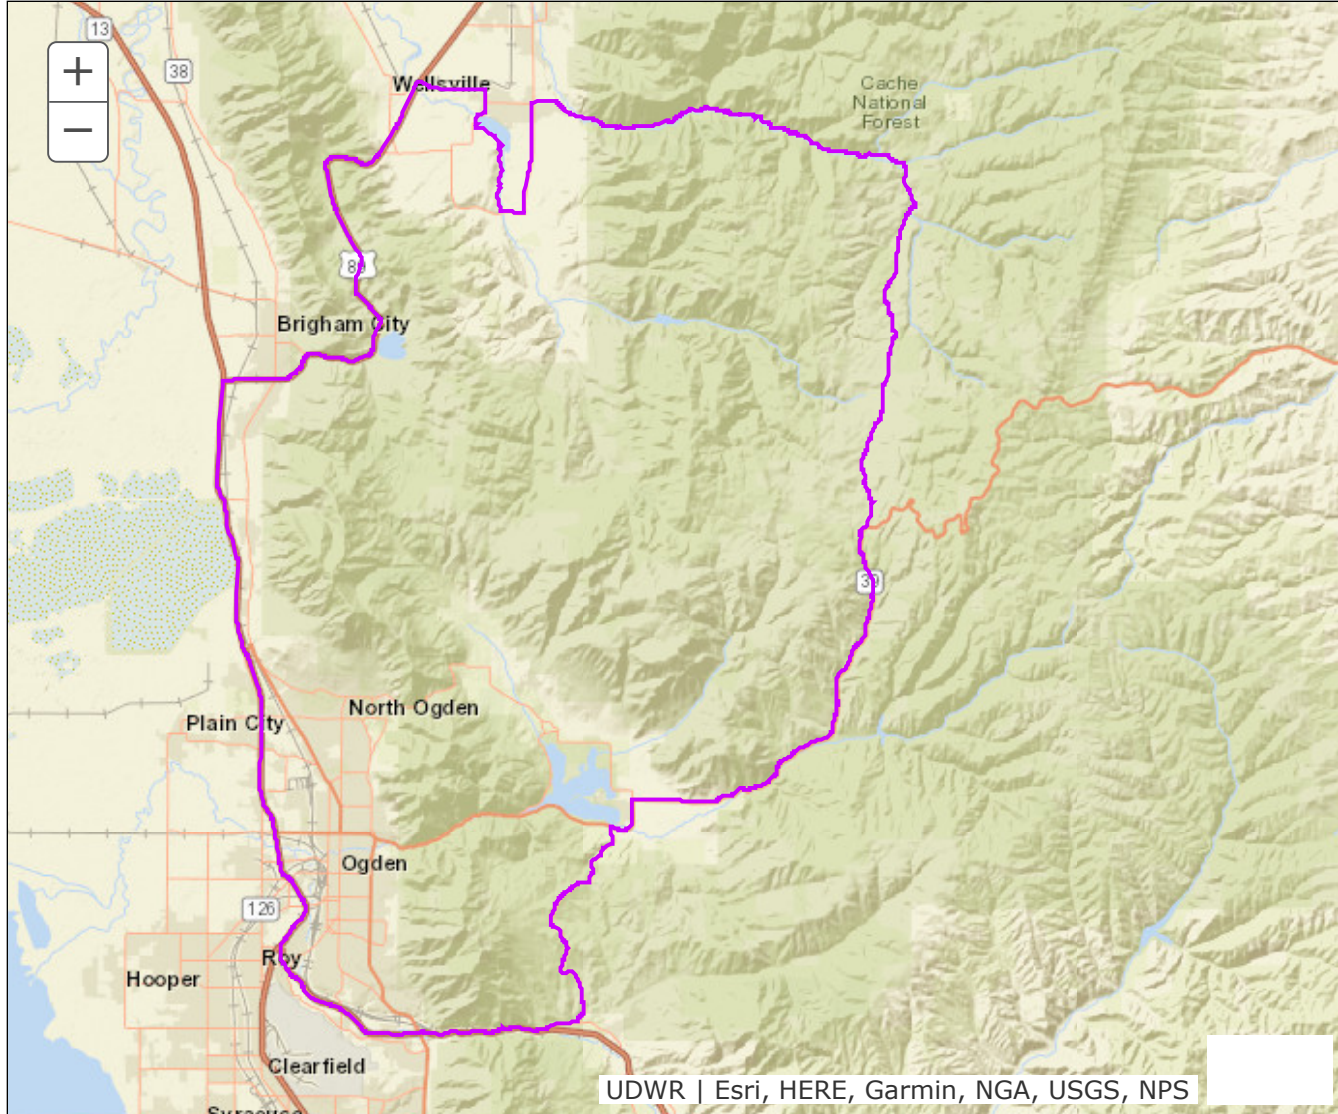

BOUNDARY RECOMMENDATION

UNIT Ogden (excludes Hyrum)

SPECIES Elk

Updated Boundary: Box Elder, Cache, Morgan and Weber counties—Boundary begins at US-91 and SR-101 west of Hyrum; east on SR-101 to Hardware Ranch and USFS Road 054 (Ant Flat Road); south on this road to SR-39; southwest on SR-39 to SR-167 (Trappers Loop Road); south on SR-167 to I-84 (Exit 92); west on I-84 to I-15; north on I-15 to US-91; northeast on US-91 to SR-101 west of Hyrum. This hunt is comprised of all or largely private property. Excludes all CWMUs. USGS 1:100,000 Maps: Logan, Ogden, Promontory Point. Boundary questions? Call the Ogden office, 801-476-2740.