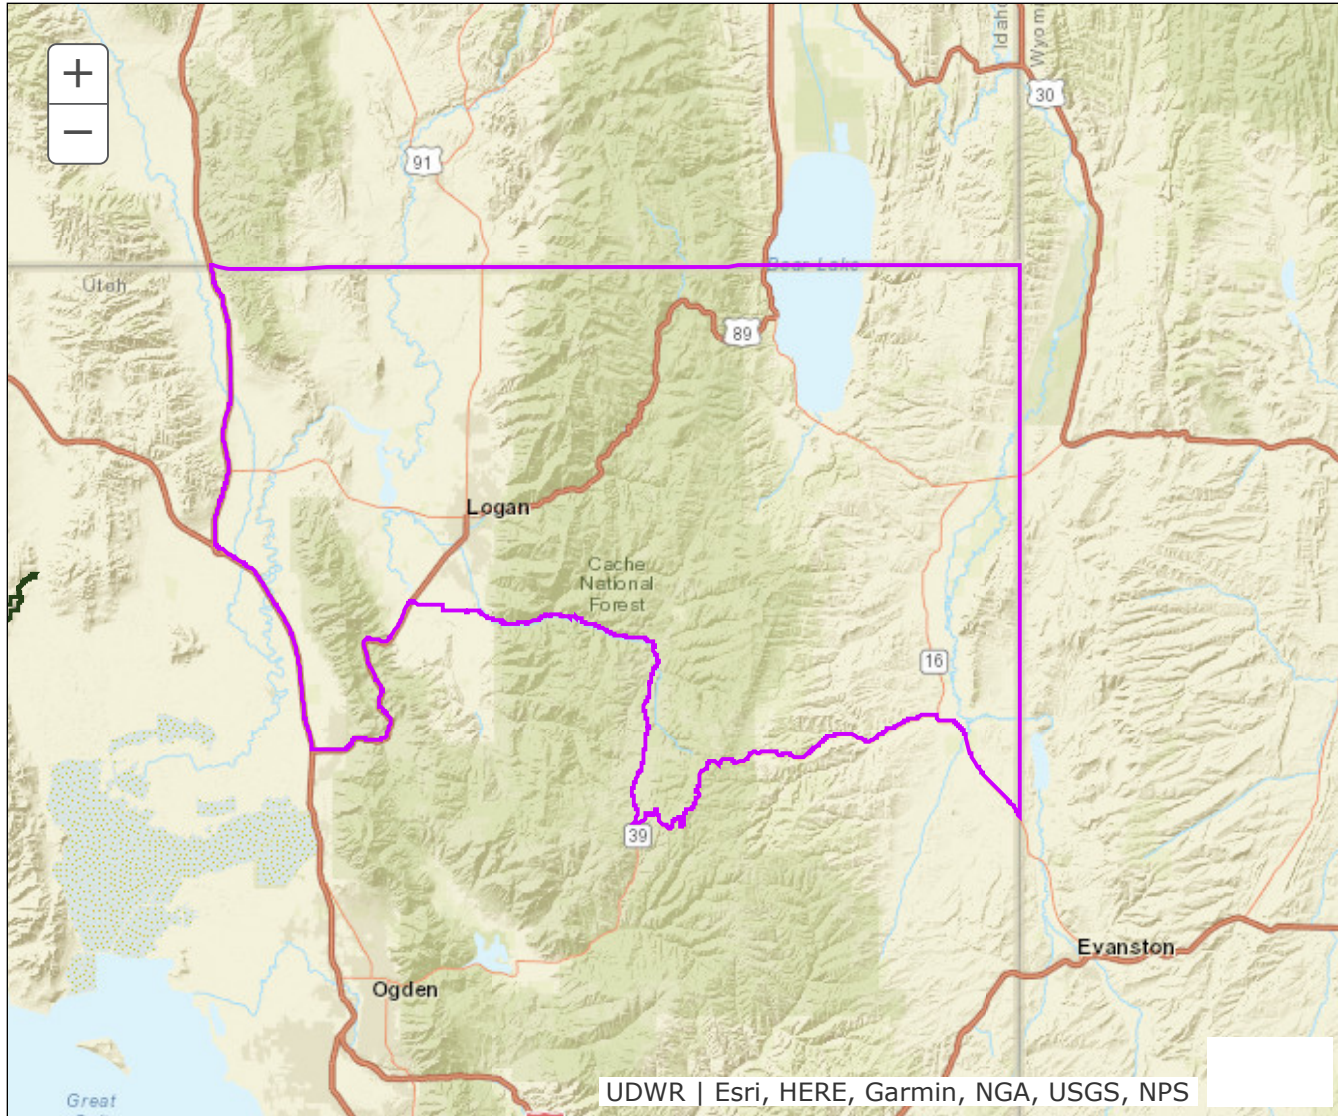

BOUNDARY RECOMMENDATION

UNIT Cache

SPECIES Elk

Updated Boundary: Box Elder, Cache, Rich and Weber counties—Boundary begins at I-15 and the Utah-Idaho state line; south on I-15 to US-91; east on US-91 to US-89/91; north on US-89/91 to SR-101; east on SR-101 to Hardware Ranch and USFS Road 054 (Ant Flat road); south on USFS Road 054 to SR-39; east on SR-39 to SR-16 in Woodruff; southeast on SR-16 to the Utah-Wyoming state line; north along this state line to the Utah-Idaho state line; west along this state line to I-15. Excludes all CWMUs. USGS 1:100,000 Maps: Tremonton, Logan, Ogden. Boundary questions? Call the Ogden office, 801-476-2740.