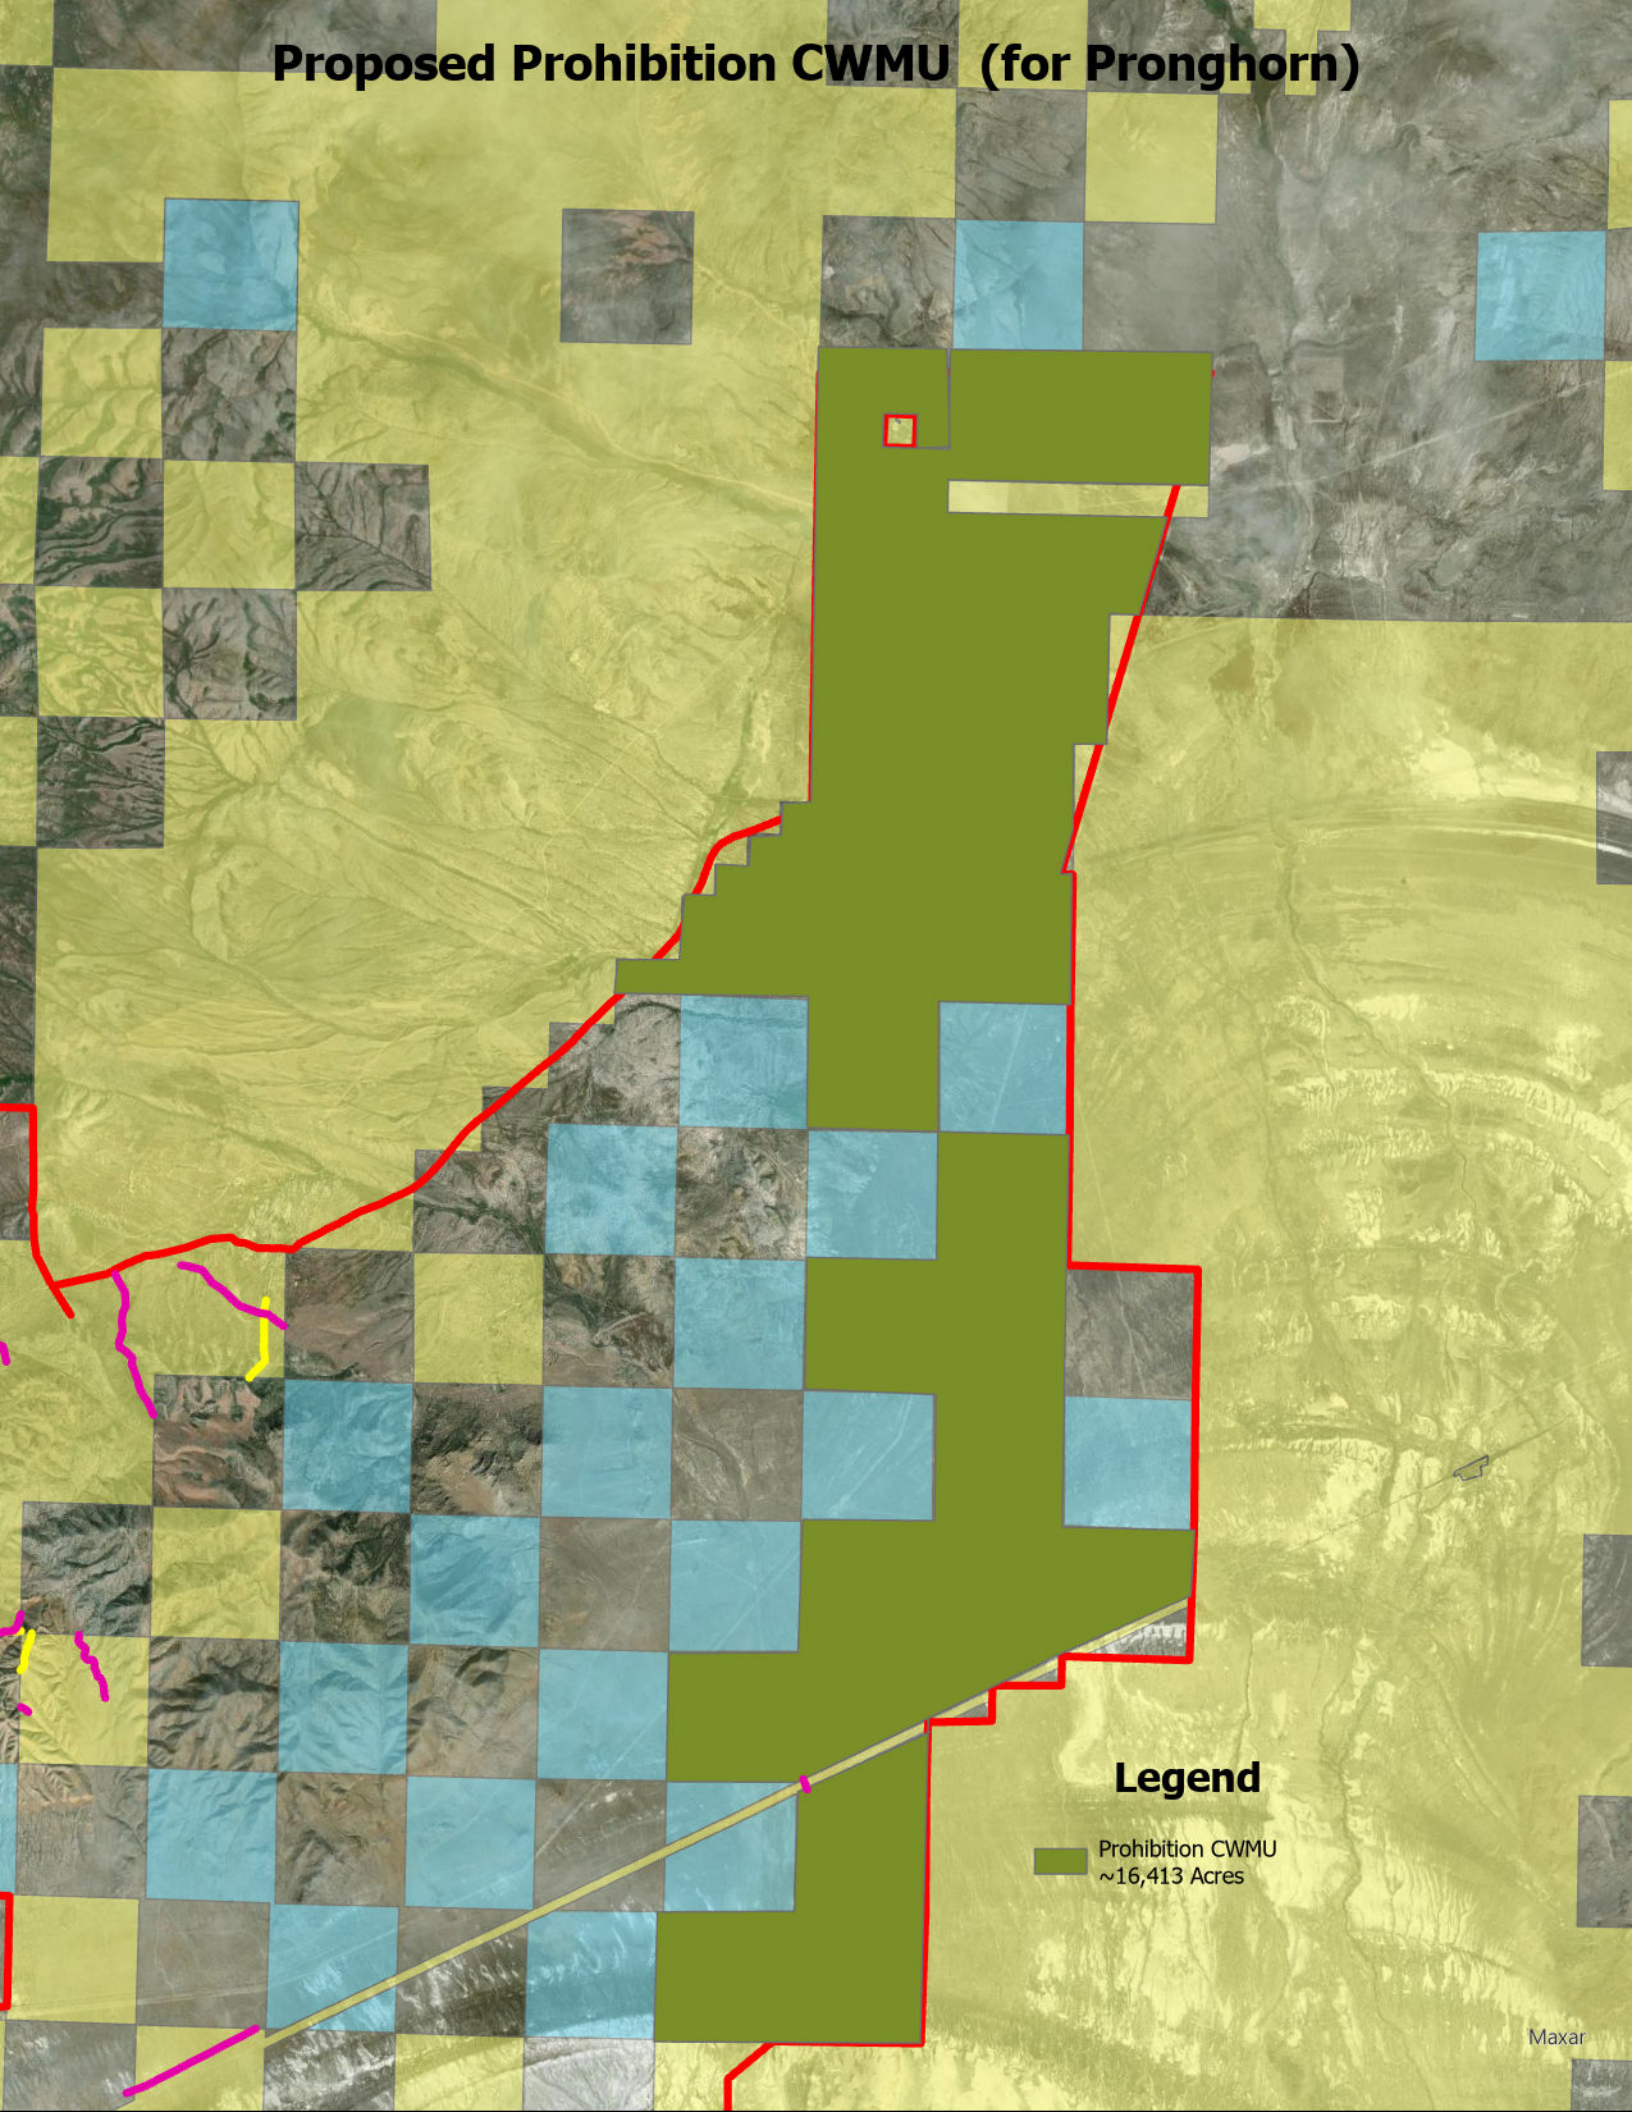

Proposed Prohibition CWMU (for Pronghorn)

Legend

Prohibition CWMU
~16,413 Acres