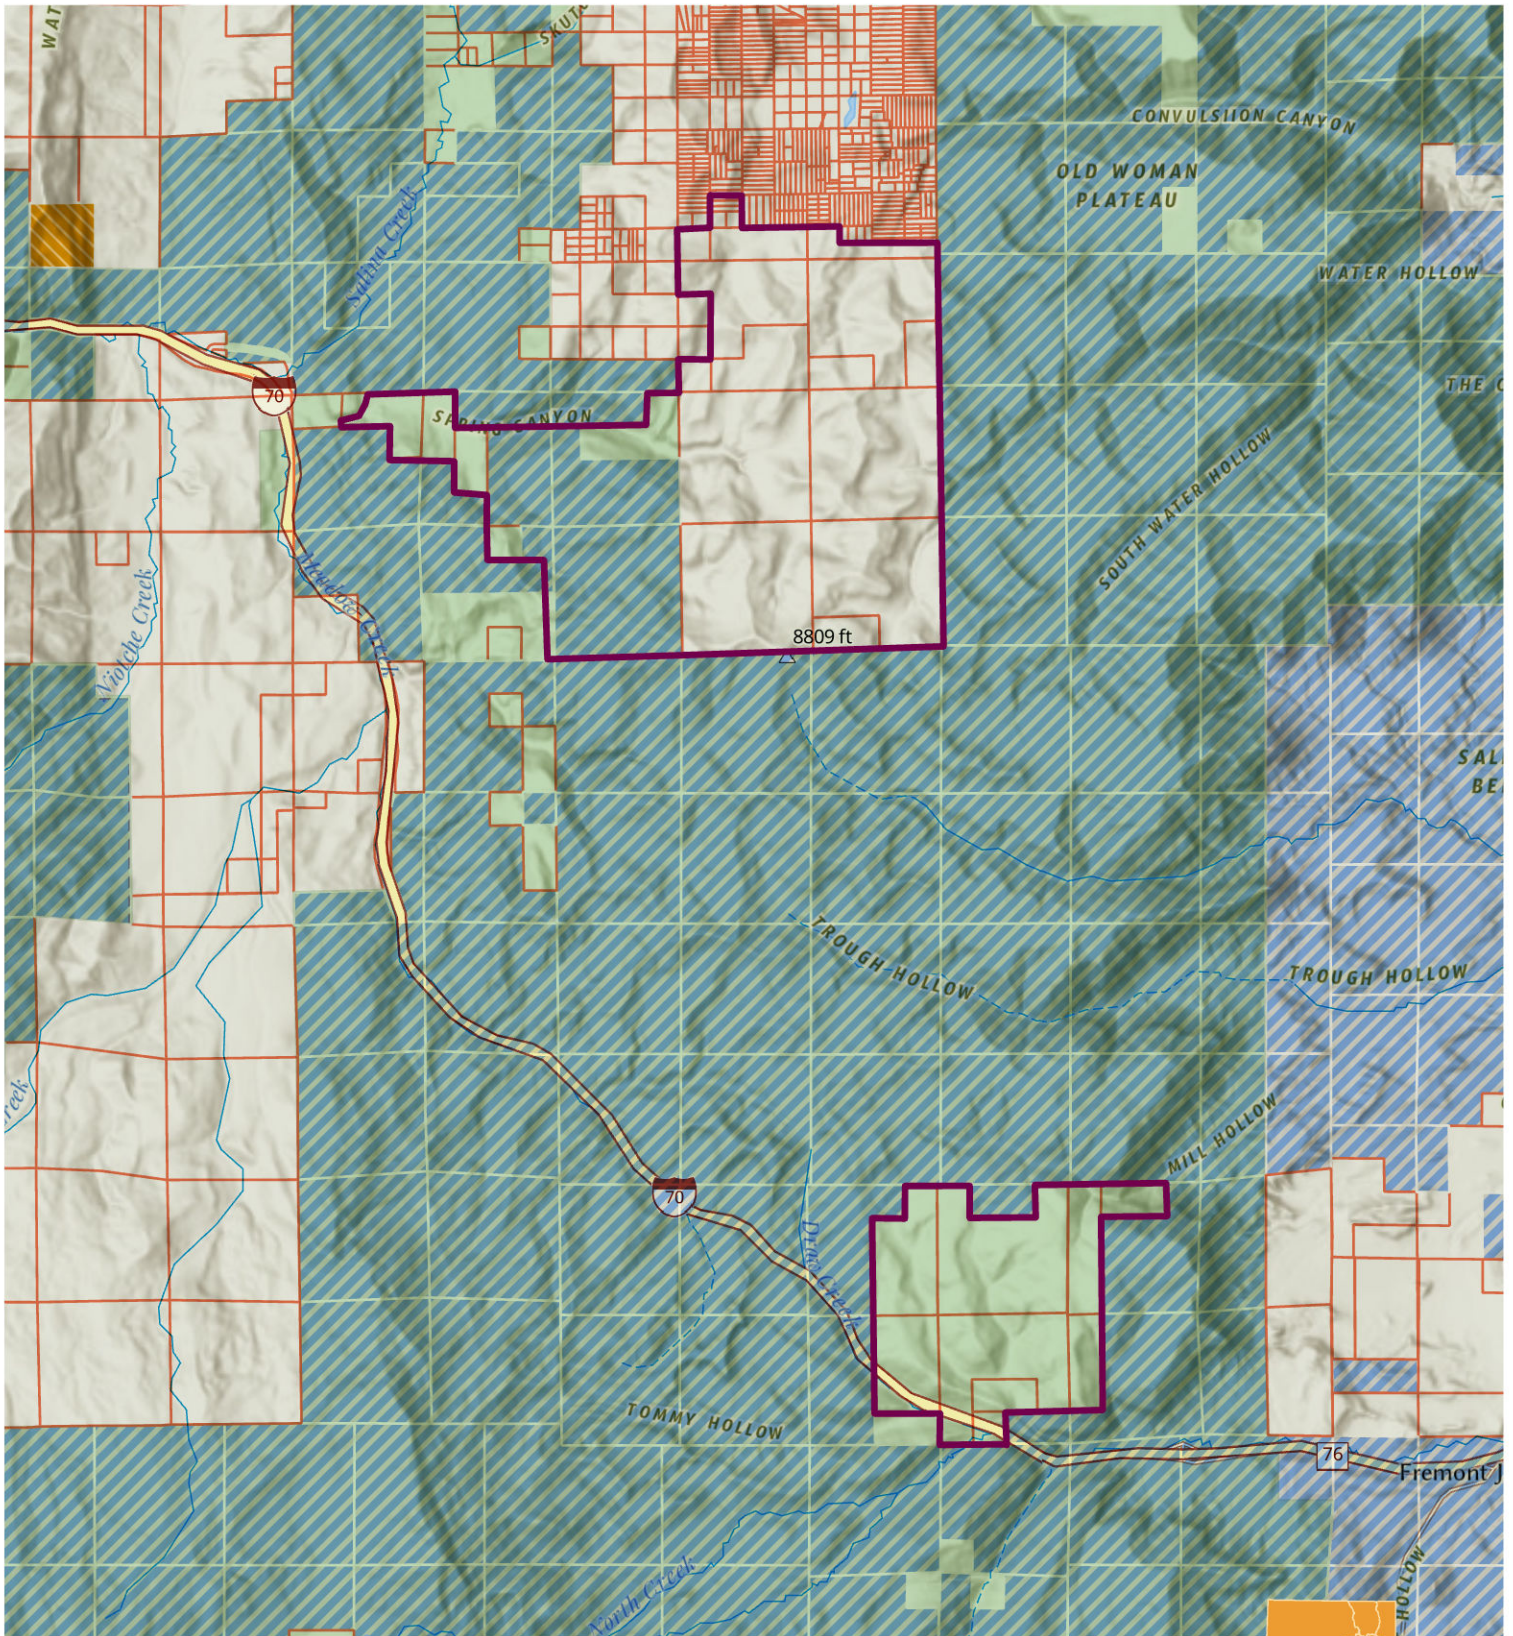

# Old Woman CWMU

Scale: 1:120,000

-  CWMU Boundary
-  Private Parcel
-  Federal Parcel
-  State Parcel
-  USFS District