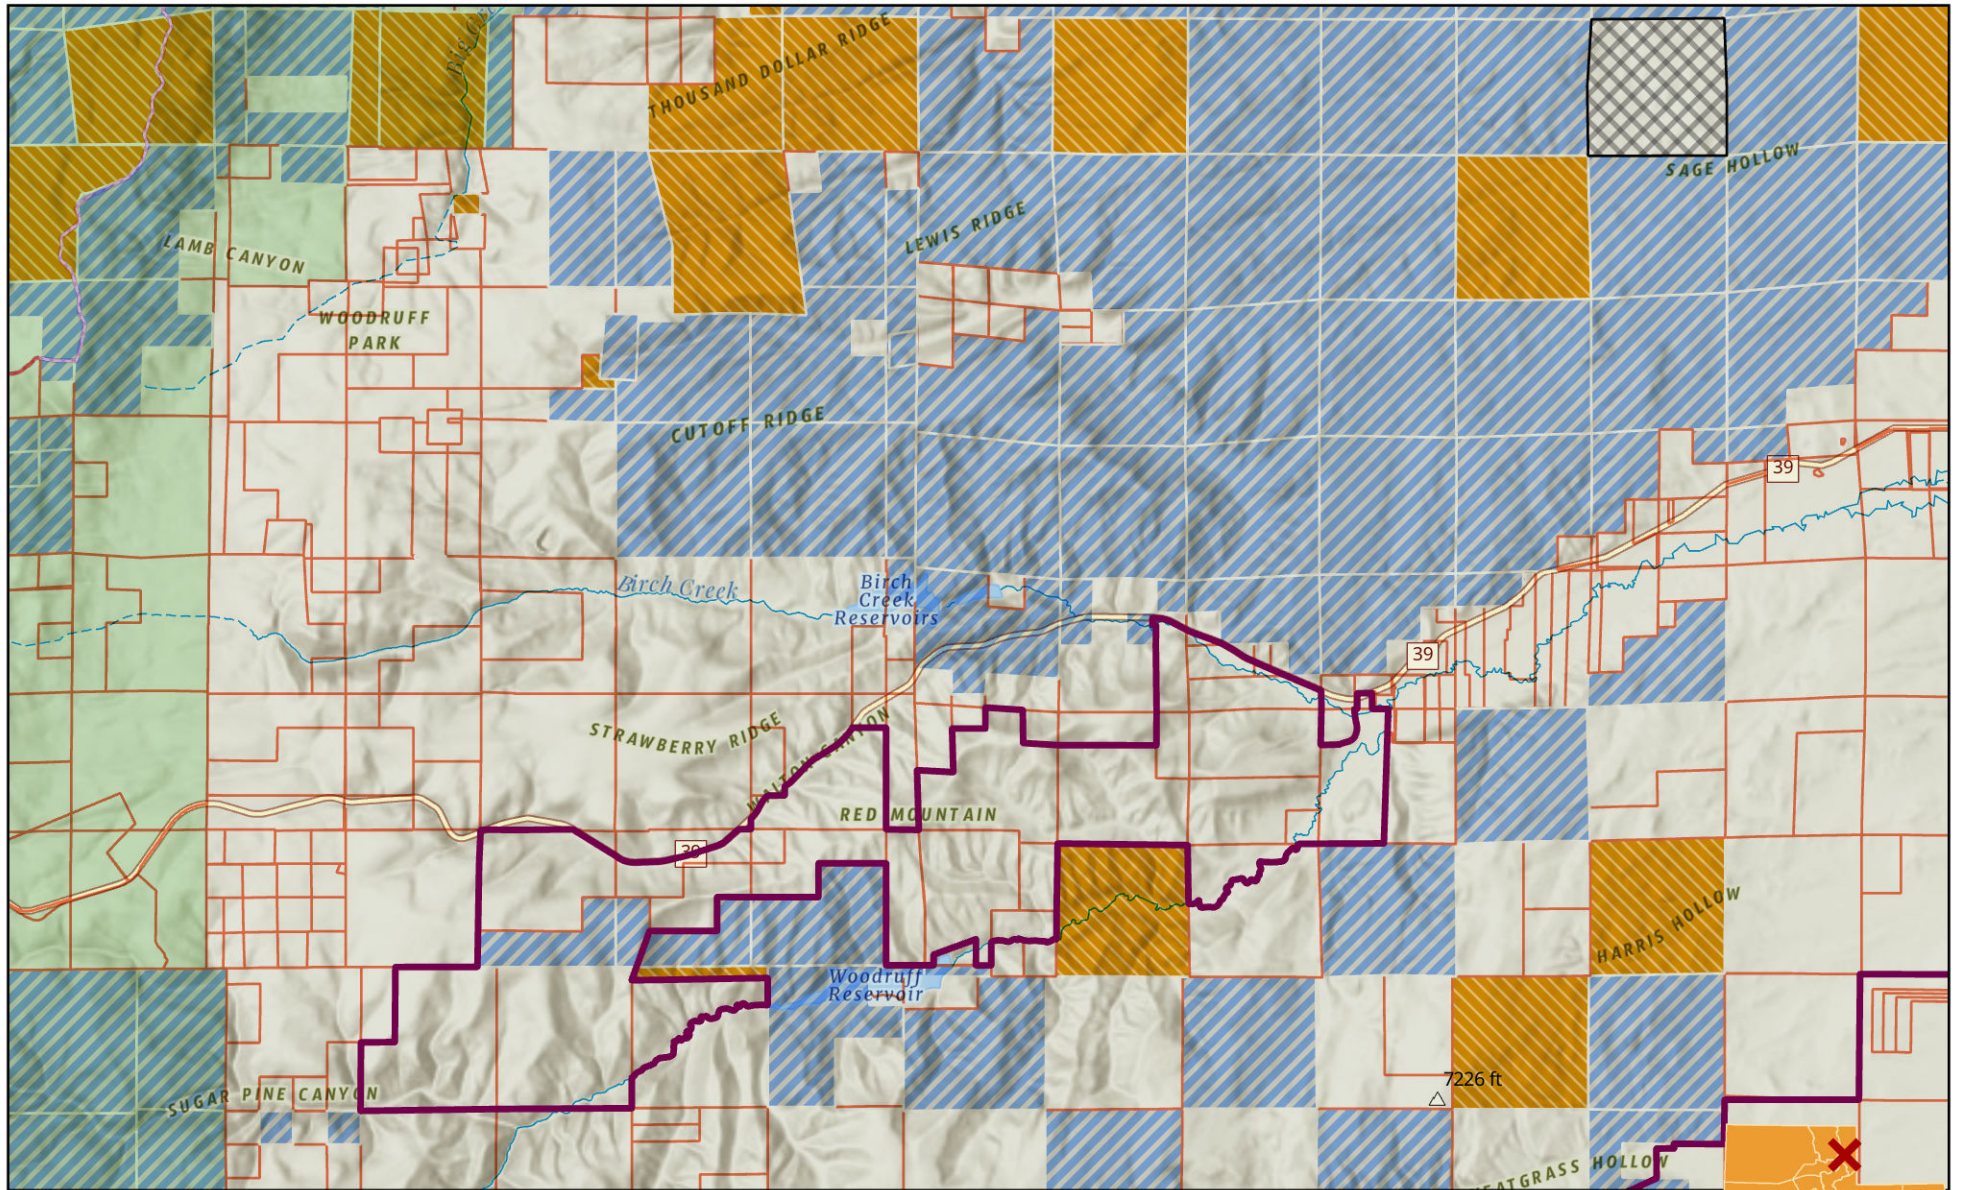

# Middle Ridge CWMU

Scale: 1:120,000

- CWMU Boundary
- Private Parcel
- Federal Parcel
- State Parcel
- USFS District
- Tradelands