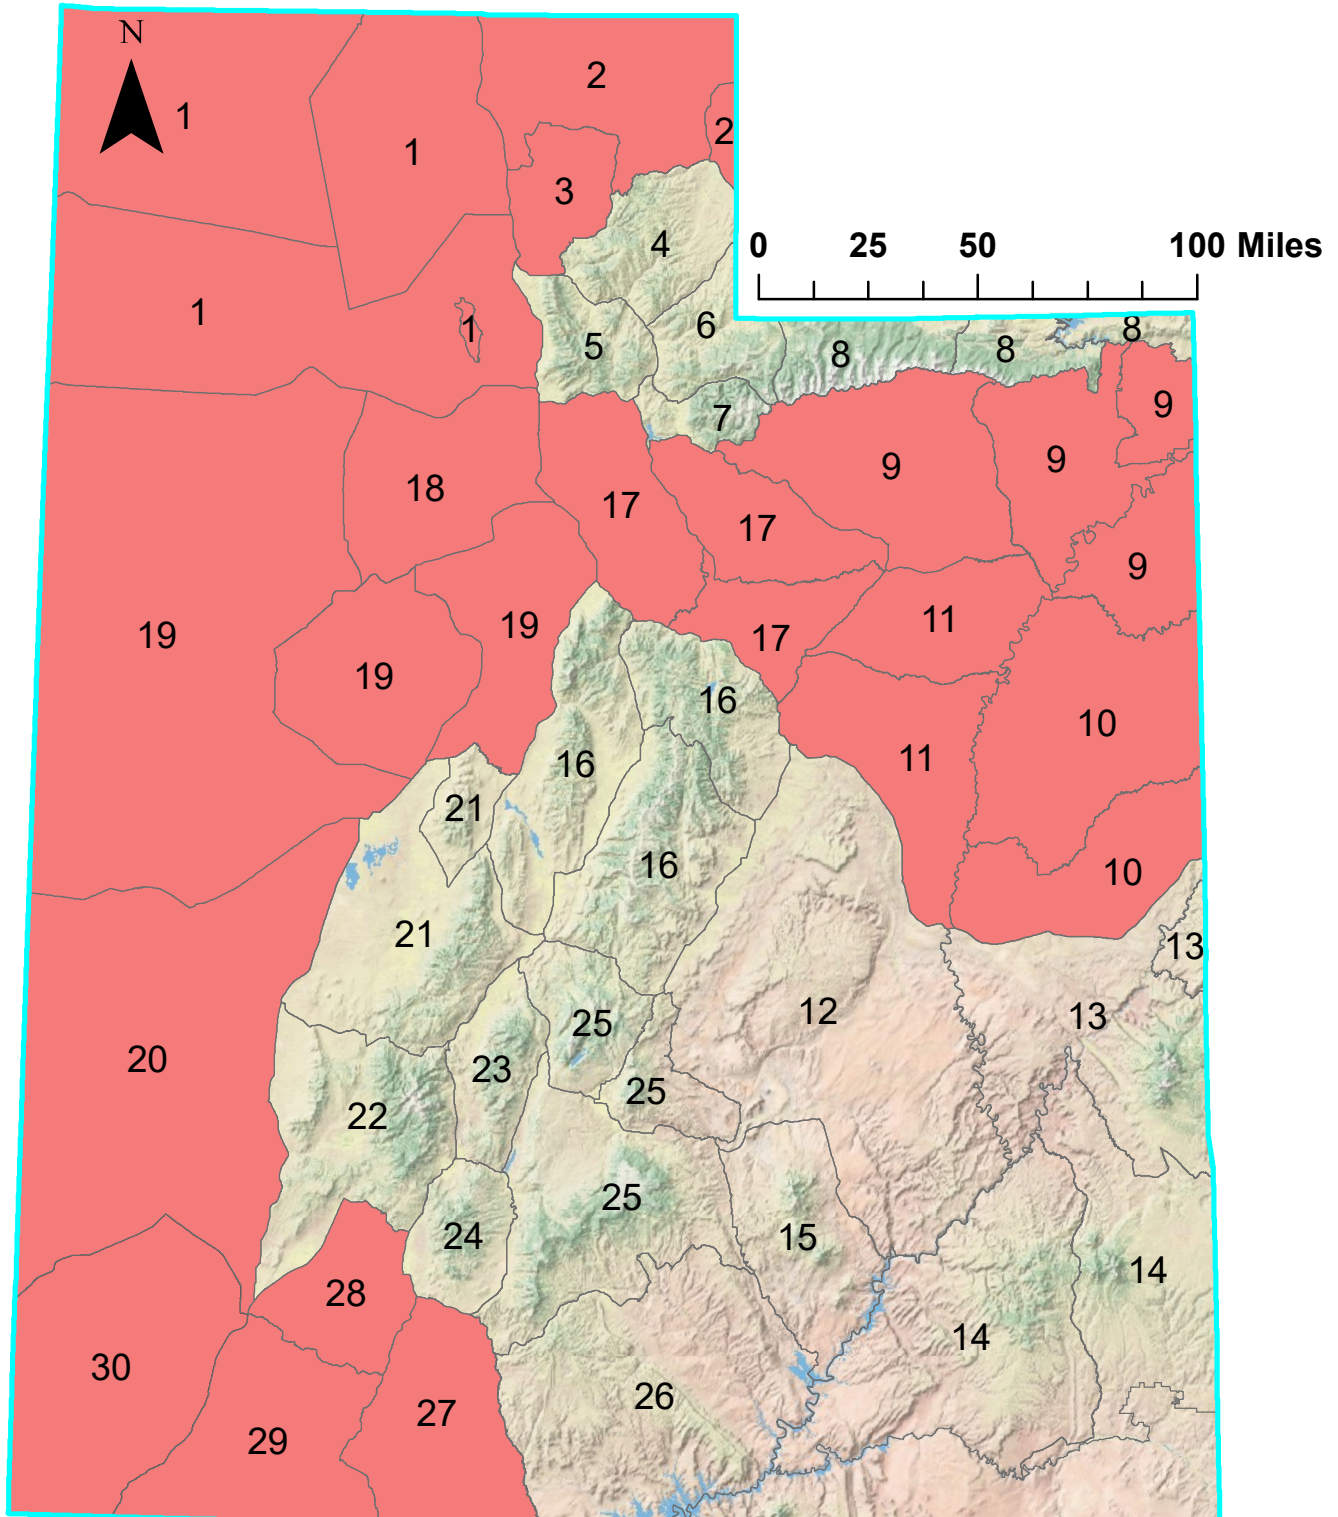

# Target Units for CWD Surveillance 2020

## Target Units

 1-Box Elder	 10-Book Cliffs	 19-West Desert	 29-Zion
 2-Cache	 11-Nine Mile	 20-Southwest Desert	 30-Pine Valley
 3-Ogden	 17-Wasatch	 27-Paunsaugunt	
 9-South Slope	 18-Oquirrh-Stansbury	 28-Panguitch Lake	