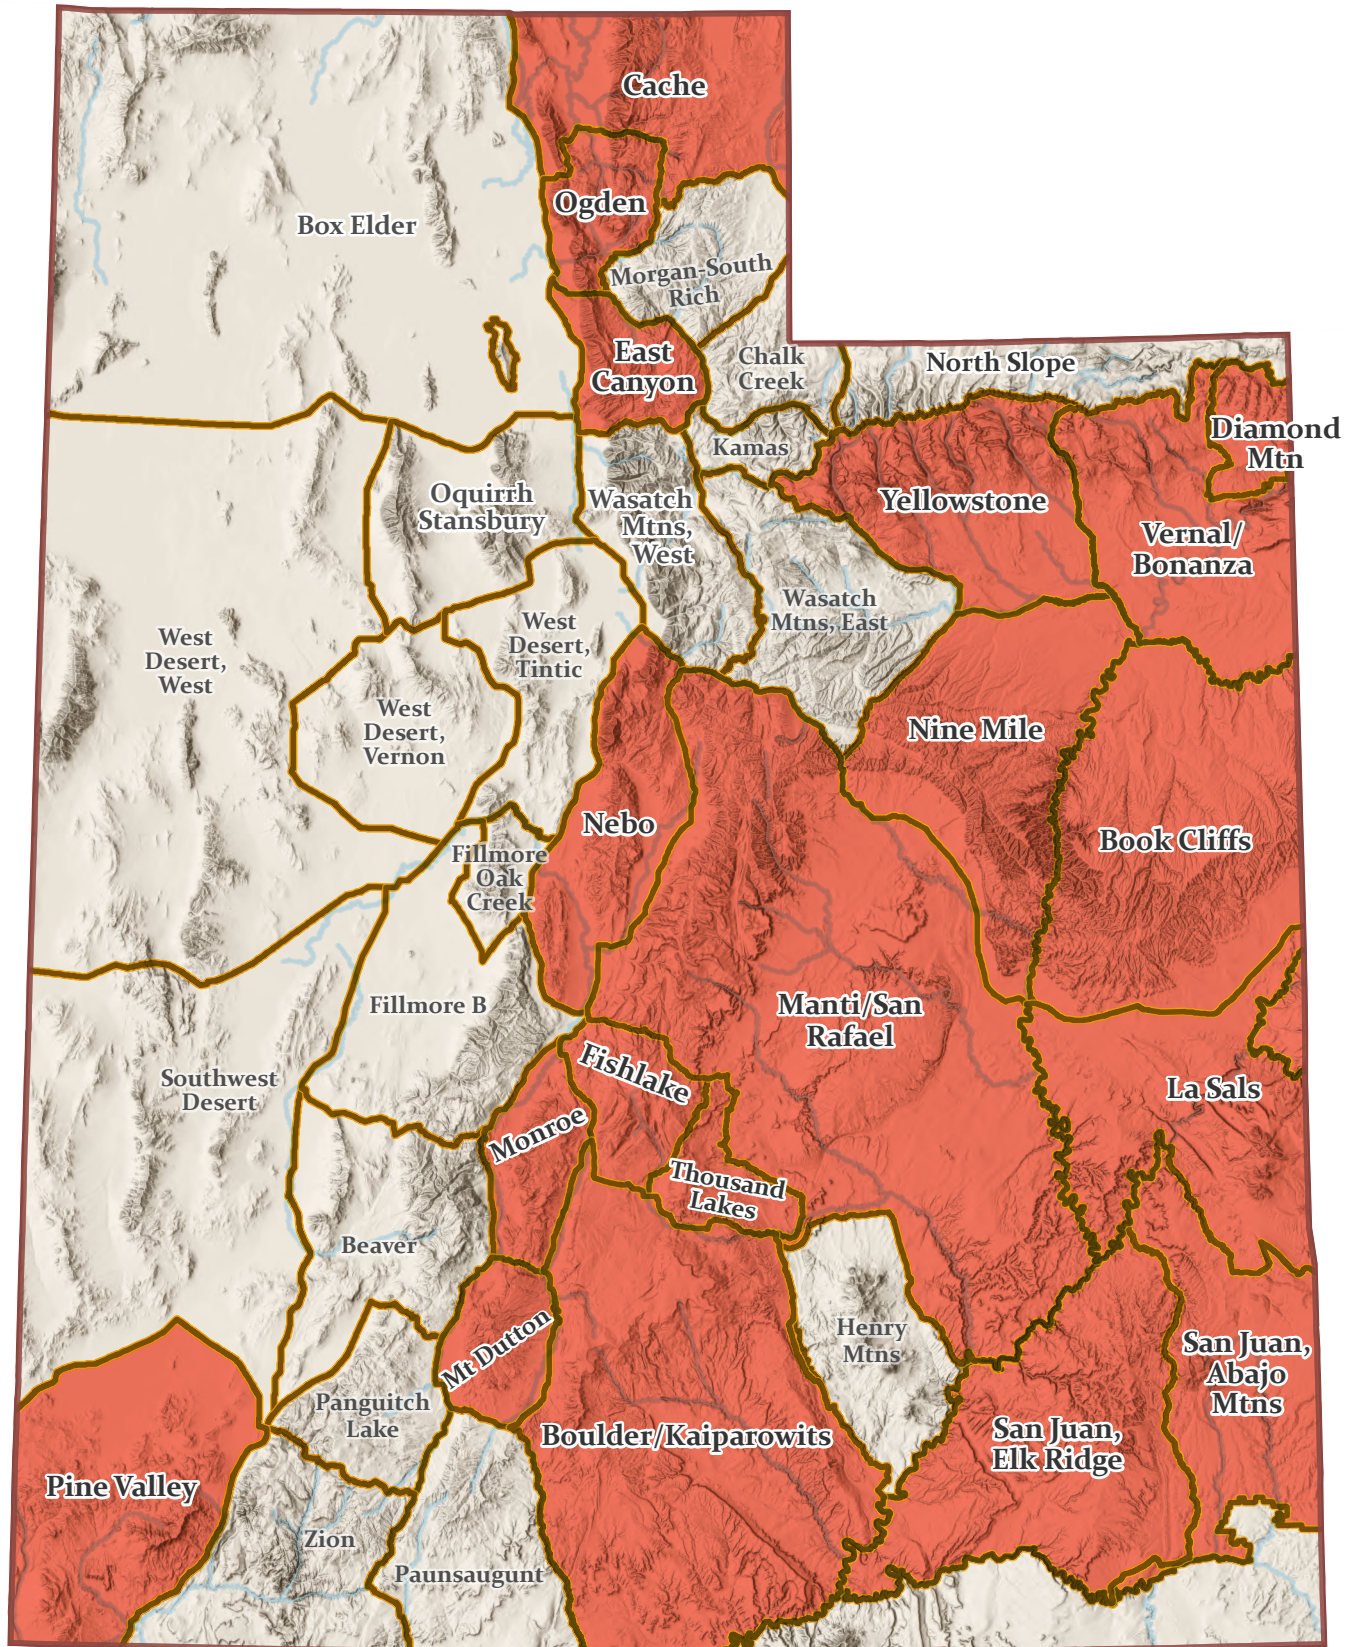

# 2024 Target Units for CWD Surveillance

**Book Cliffs, Boulder/Kaiparowits, Cache, East Canyon, Fishlake, La Sals, Manti/San Rafael, Monroe, Mt Dutton, Nebo, Nine Mile, Ogden, Pine Valley, San Juan Abajo Mtns, San Juan Elk Ridge, South Slope (Yellowstone, Vernal/Bonanza, Diamond), Thousand Lakes**