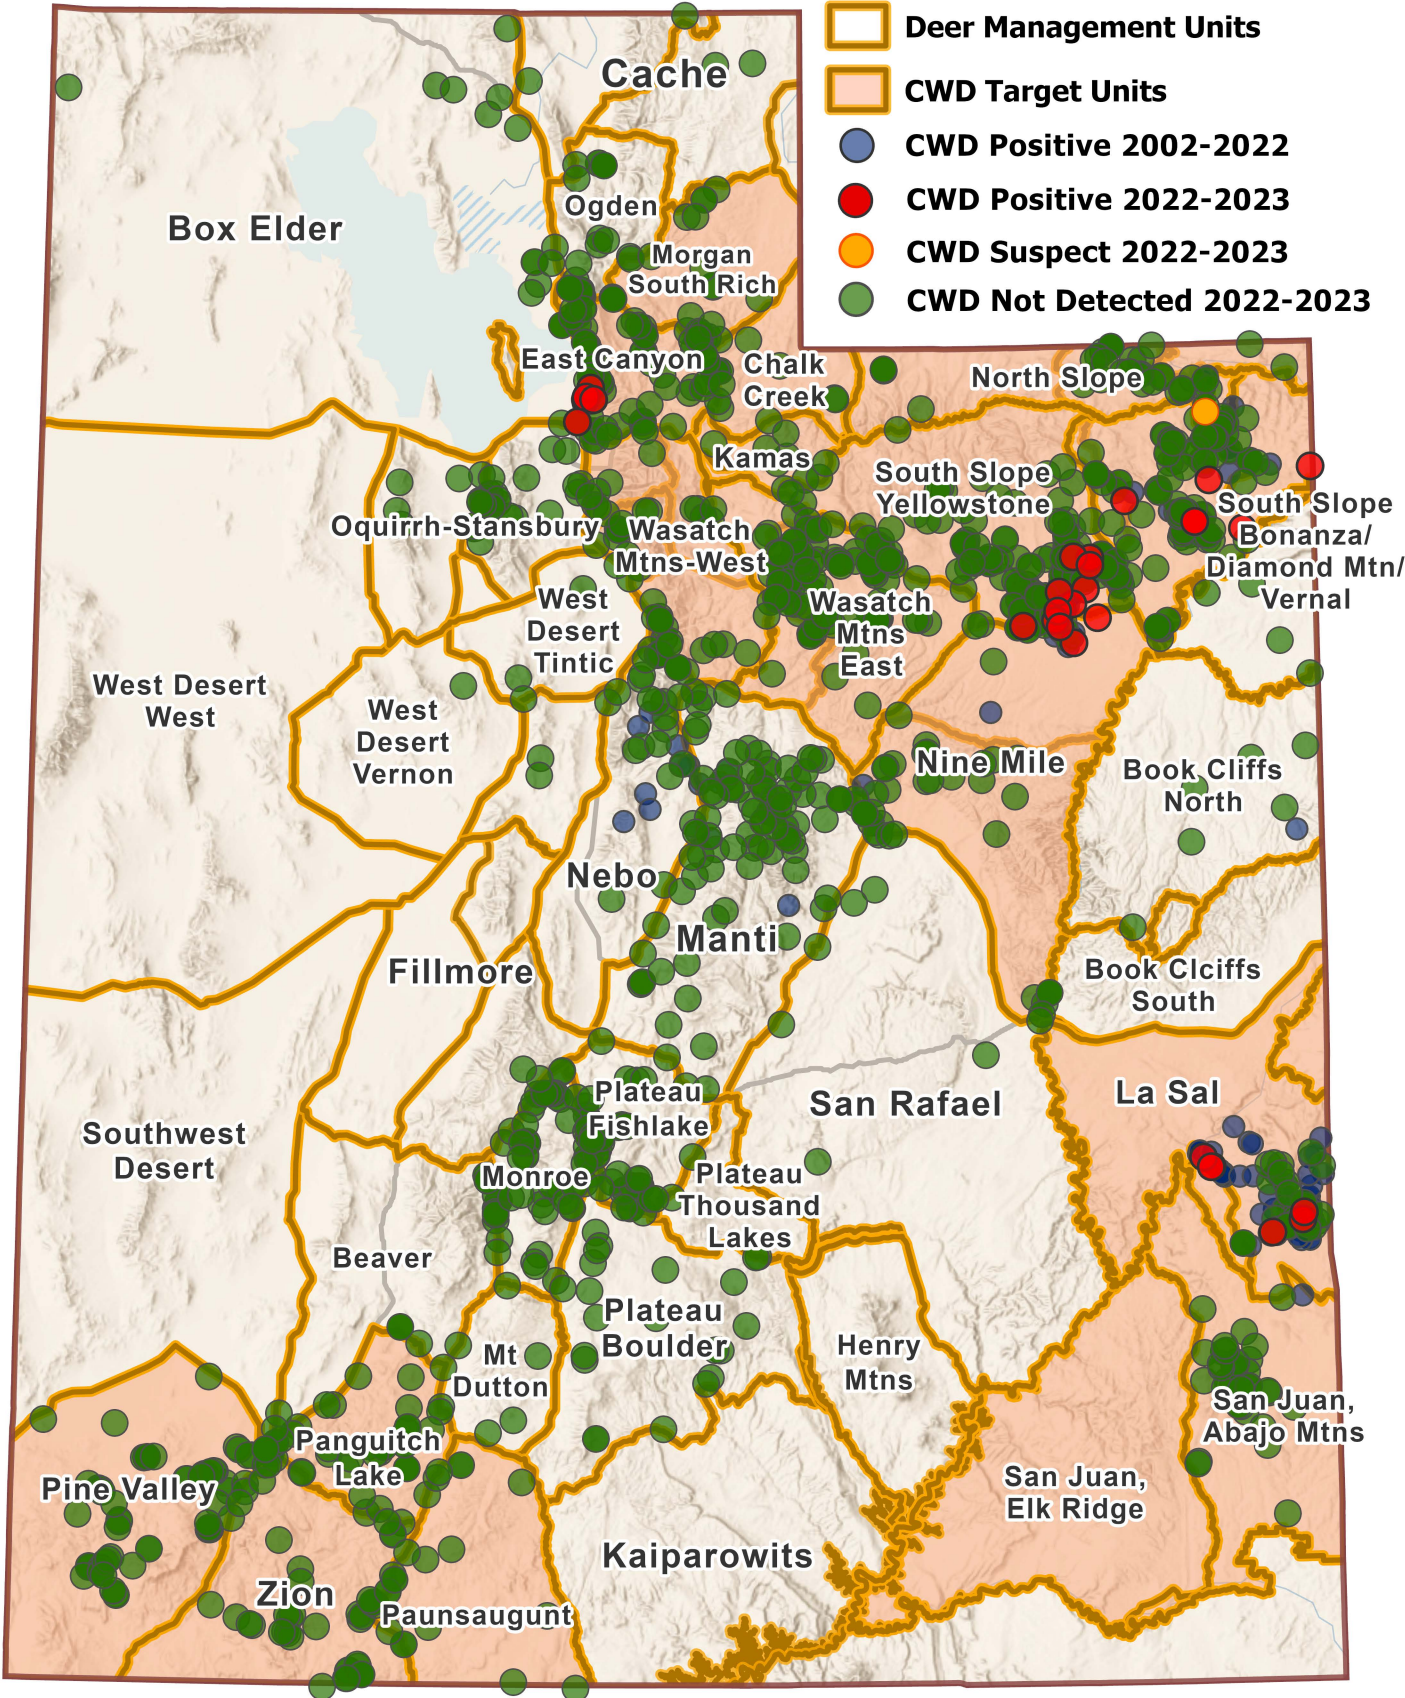

Utah CWD Surveillance

- Deer Management Units
- CWD Target Units
- CWD Positive 2002-2022
- CWD Positive 2022-2023
- CWD Suspect 2022-2023
- CWD Not Detected 2022-2023