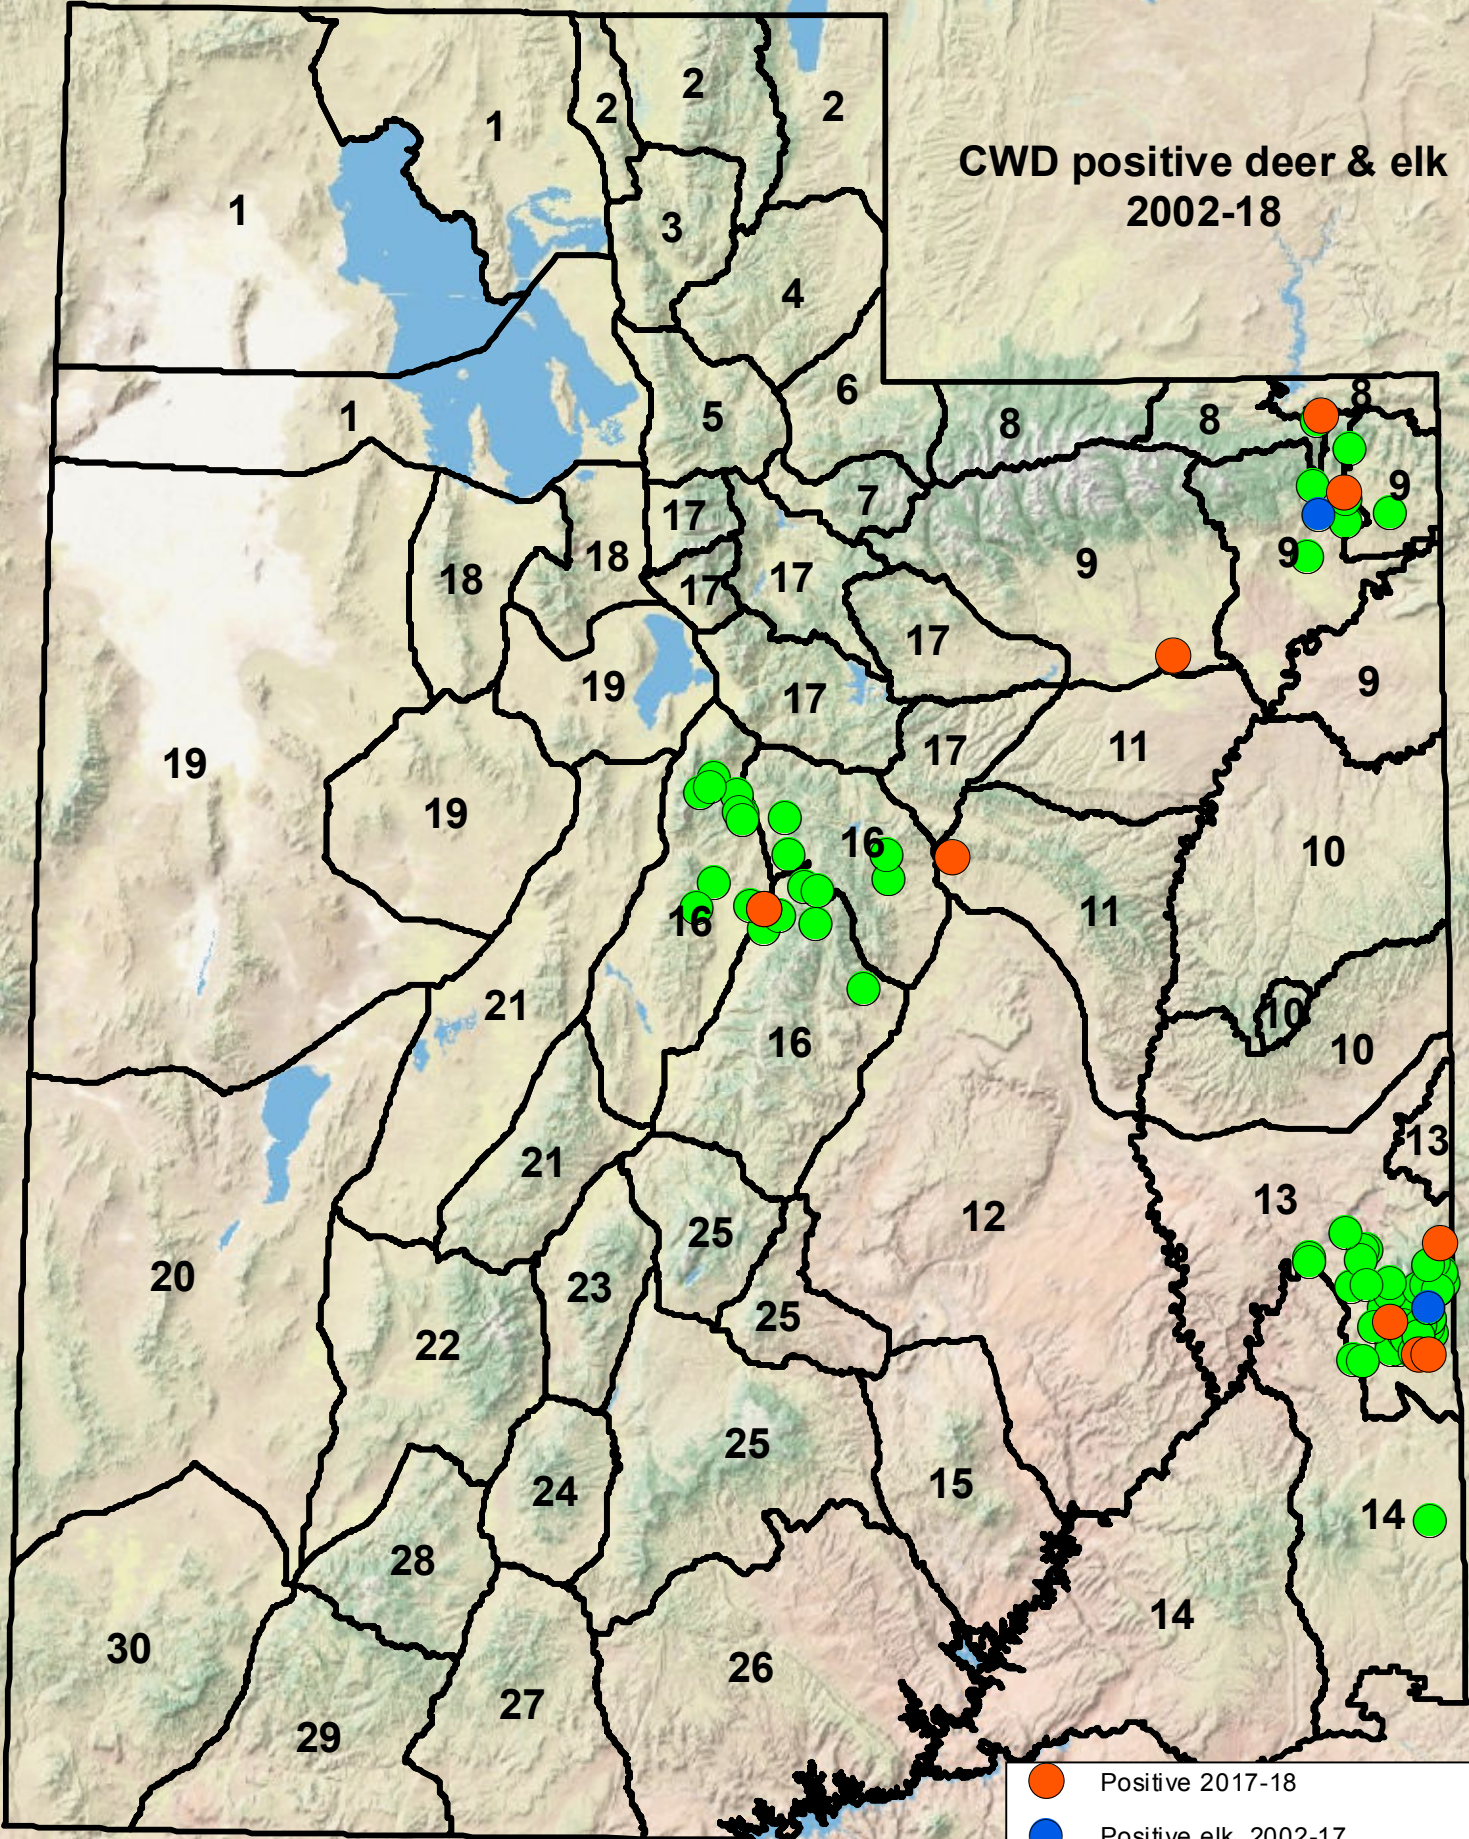

**CWD positive deer & elk  
2002-18**

- Positive 2017-18
- Positive elk, 2002-17
- Positive deer, 2002-17
- Deer Wildlife Management Units