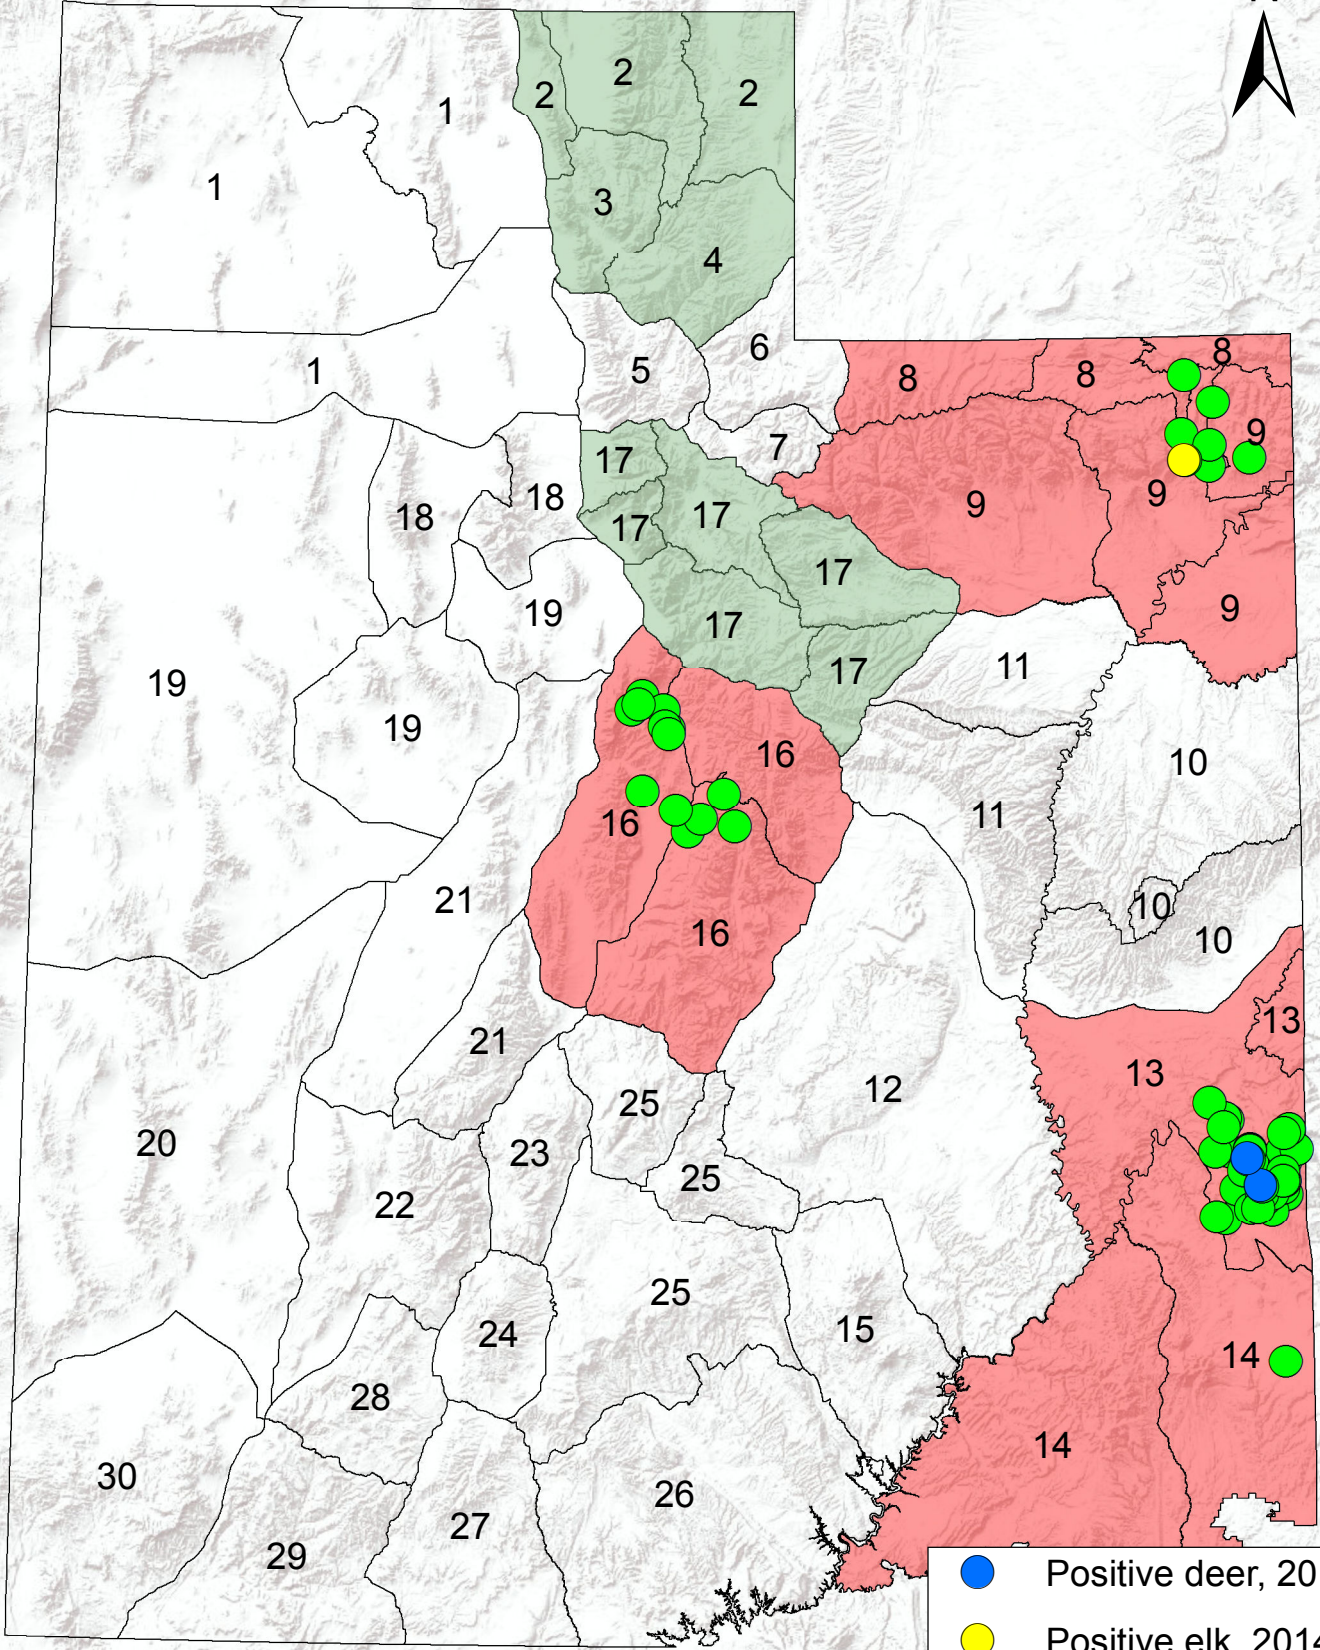

# Chronic Wasting Disease in Utah by Wildlife Management Unit

- Positive deer, 2014
- Positive elk, 2014
- All positives, 2003-2014
- Target WMU's, 2015-16
- Positive WMU's