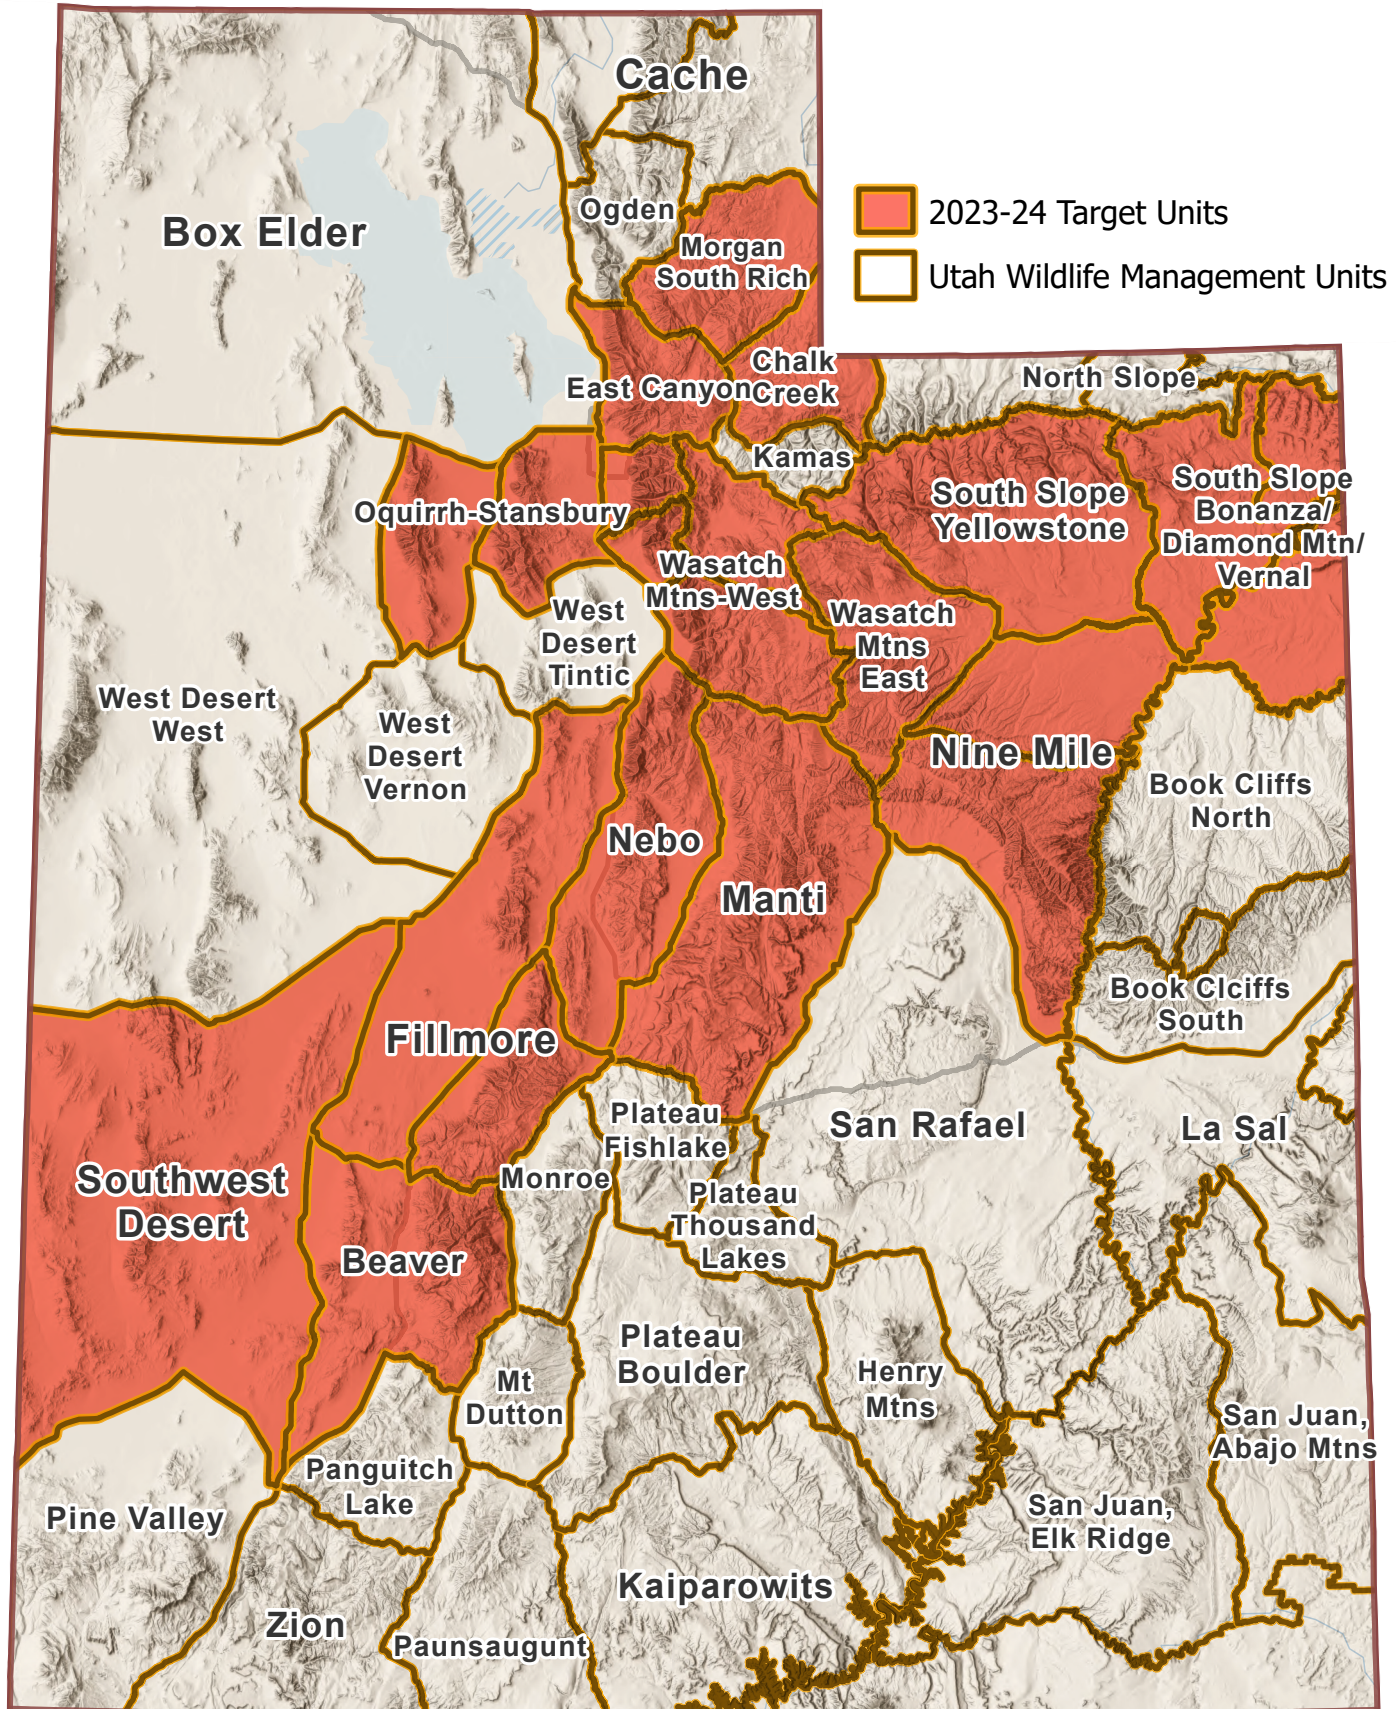

# 2023 Target Units for CWD Surveillance

1:2,450,000

ESRI, Utah Division of Wildlife Resources  
Wildlife Health Program, 2023