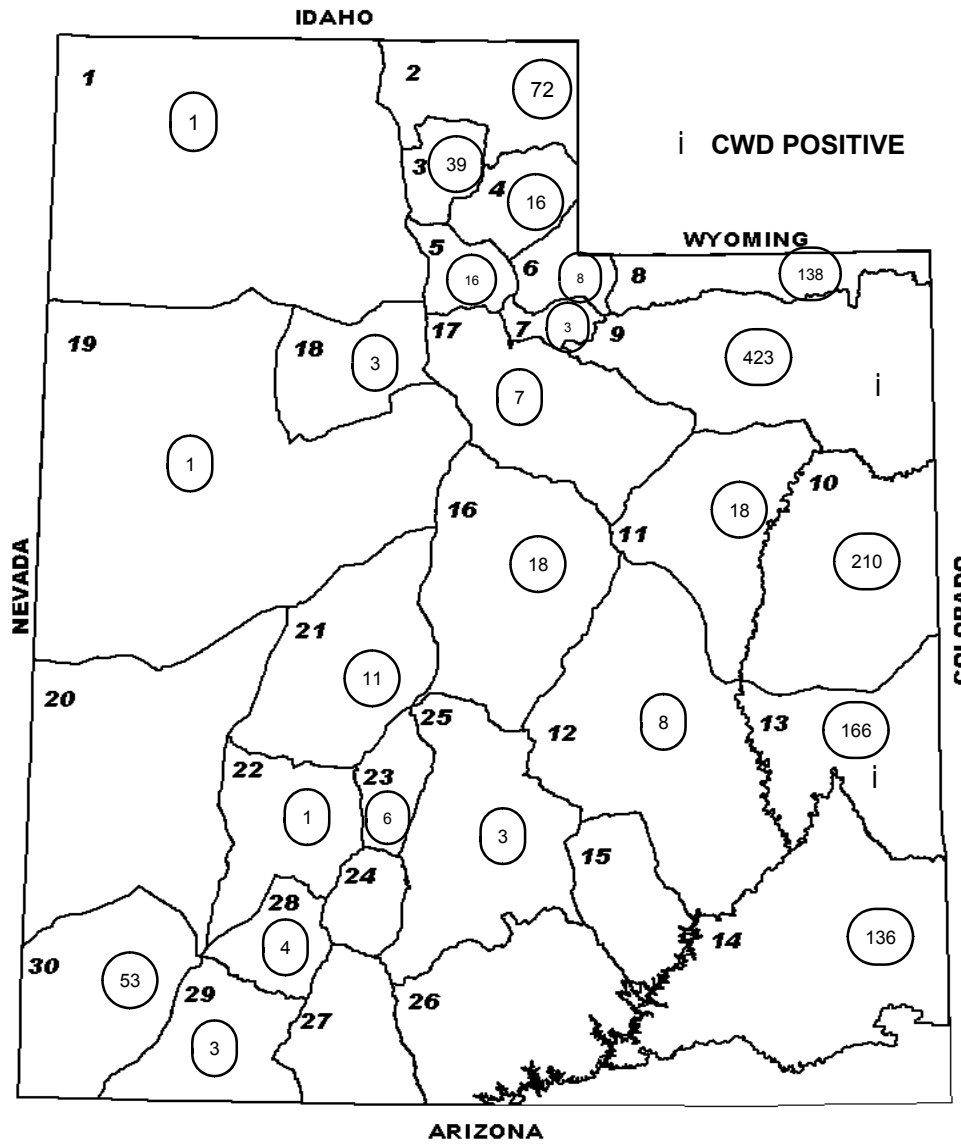

# Distribution of CWD Samples 2002-2003

UNIT #	UNIT	SAMPLES
	Un-assigned	195
1	Box Elder	1
2	Cache	72
3	Ogden	39
4	Morgan Rich	16
5	East Canyon	16
6	Chalk Creek	8
7	Kamas	3
8	North Slope	138
9	South Slope	423
10	Book Cliffs	210
11	Nine Mile	18
12	San Rafael	8
13	La Sal	166
14	San Juan	136
15	Henry Mountains	0
16	Central Mountains	18
17	Wasatch Mountains	7
18	Oquirrh Stansbury	3
19	West Desert	1
20	Southwest Desert	0
21	Filmore	11
22	Beaver	1
23	Monroe	6
24	Plateau	3
25	Kaiparowitz	0
26	Paunsaugunt	0
27	Panquitch Lake	4
28	Zion	3
29	Pine Valley	53
30		

1559

SOURCE OF ANIMAL	NUMBER	CWD POSITIVE
Targeted Surveillance	29	1
Hunter Harvest	1287	1
Road Kills	39	0
Depredation/Nuisance Harvest	111	0
DWR Harvest	85	0
Other / Unknown	8	0
<b>TOTAL</b>	<b>1559</b>	<b>2</b>

SPECIES	NUMBER	CWD POSITIVE
Deer	1525	2
Eik	34	0
<b>TOTAL</b>	<b>1559</b>	<b>2</b>